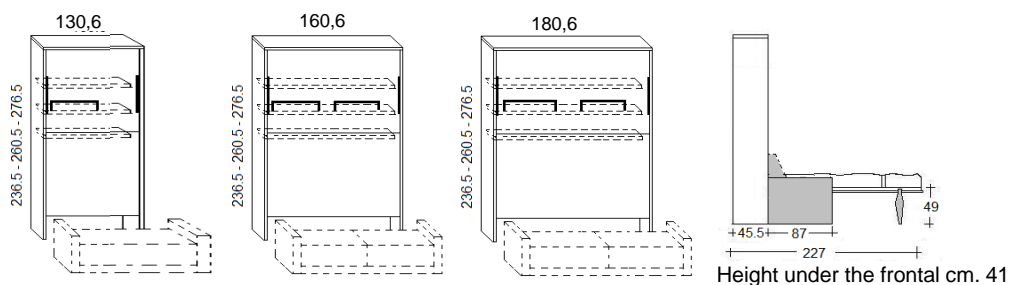

CITY COMFORT

DEPTH cm. 35

OPTIONAL:
Led light - Mattress
Headboard - Electric opening

DEPTH cm. 45,5

OPTIONAL:
Led light - Mattress
Headboard - Electric opening

TECHNICAL INFORMATIONS

- 1 - Frame** Panel of wood agglomerate in conformity with CARB II, veneered with laminate, wood or lacquered colours. Thickness mm.38 - Sides of the frame have adjustable feet.
- 2 - Frontal** Panel of wood agglomerate in conformity with CARB II, veneered with laminate, wood or lacquered colours. Thickness mm.22
- 3 - Back panel** Thickness mm.22. Standard finishes in laminate.
- Mattress** Availability of any type. The recommended dimensions are cm. 110/140/160x200x18h.
- Slatted bed base** Slatted bed base made of wood, with elastic stripe that help the distribution of the weight. The tubular iron frame is painted with a oven anti-rust epoxy paint.

WARNING

- **Before the bed opening is mandatory fix it to the wall with specific wall bolt. The fixing at plasterboard wall cannot guarantee the safety.
- **The installer has to check the installation and the wall fixing before leave the bed to the customer use. We suggest also to check the fixing to the wall regularly.
- **Max capacity of the bed is kg. 200
- **Assembly instructions are provided with the delivery.