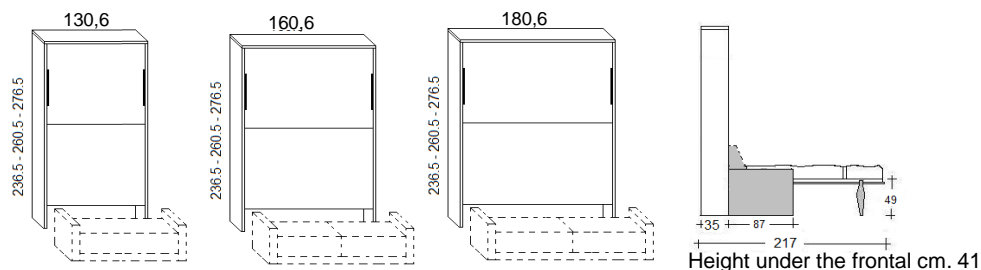

CITY COMFORT

DEPTH cm. 35

OPTIONAL:
Led light - Mattress
Headboard - Electric opening

DEPTH cm. 45,5

OPTIONAL:
Led light - Mattress
Headboard - Electric opening

TECHNICAL INFORMATIONS

- 1 - Frame** Panel of wood agglomerate in conformity with CARB II, veneered with laminate, wood or lacquered colours. Thickness mm.38 - Sides of the frame have adjustable feet.
- 2 - Frontal** Panel of wood agglomerate in conformity with CARB II, veneered with laminate, wood or lacquered colours. Thickness mm.22
- 3 - Back panel** Thickness mm.22. Standard finishes in laminate.
- Mattress** Availability of any type. The recommended dimensions are cm. 110/140/160x200x18h.
- Slatted bed base** Slatted bed base made of wood, with elastic stripe that help the distribution of the weight. The tubular iron frame is painted with a oven anti-rust epoxy paint.

WARNING

- **Before the bed opening is mandatory fix it to the wall with specific wall bolt. The fixing at plasterboard wall cannot guarantee the safety.
- **The installer has to check the installation and the wall fixing before leave the bed to the customer use. We suggest also to check the fixing to the wall regularly.
- **Max capacity of the bed is kg. 200
- **Assembly instructions are provided with the delivery.