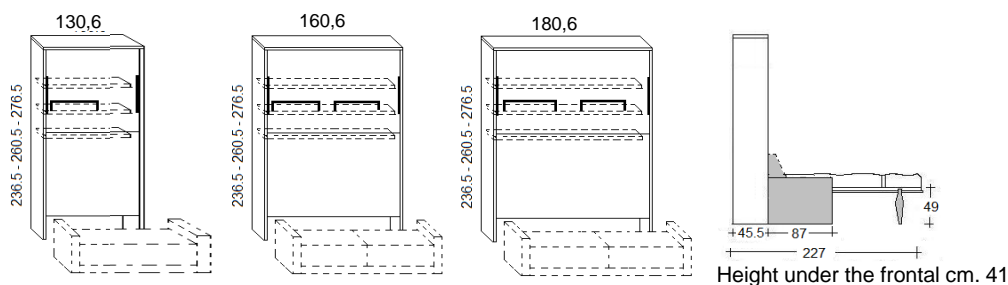

CITY COMFORT

DEPTH cm. 35

OPTIONAL:
Led light - Mattress
Headboard - Electric opening

DEPTH cm. 45,5

OPTIONAL:
Led light - Mattress
Headboard - Electric opening

TECHNICAL INFORMATIONS

- 1 - Frame** Panel of wood agglomerate in conformity with CARB II, veneered with laminate, wood or lacquered colours. Thickness mm.38 - Sides of the frame have adjustable feet.
- 2 - Frontal** Panel of wood agglomerate in conformity with CARB II, veneered with laminate, wood or lacquered colours. Thickness mm.22
- 3 - Back panel** Thickness mm.22. Standard finishes in laminate.
- Mattress** Availability of any type. The recommended dimensions are cm. 110/140/160x200x18h.
- Slatted bed base** Slatted bed base made of wood, with elastic stripe that help the distribution of the weight. The tubular iron frame is painted with a oven anti-rust epoxy paint.

WARNING

- **Before the bed opening is mandatory fix it to the wall with specific wall bolt. The fixing at plasterboard wall cannot guarantee the safety.
- **The installer has to check the installation and the wall fixing before leave the bed to the customer use. We suggest also to check the fixing to the wall regularly.
- **Max capacity of the bed is kg. 200
- **Assembly instructions are provided with the delivery.