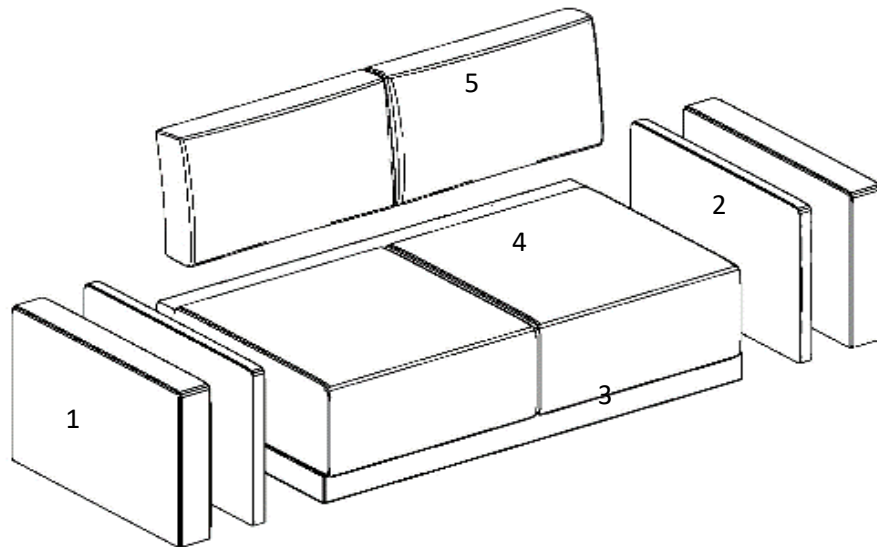

CITY COMFORT

DEPTH cm. 35

OPTIONAL:
Led light - Mattress
Headboard - Electric opening

DEPTH cm. 45,5

OPTIONAL:
Led light - Mattress
Headboard - Electric opening

TECHNICAL INFORMATIONS

- 1 - Frame** Panel of wood agglomerate in conformity with CARB II, veneered with laminate, wood or lacquered colours. Thickness mm.38 - Sides of the frame have adjustable feet.
- 2 - Frontal** Panel of wood agglomerate in conformity with CARB II, veneered with laminate, wood or lacquered colours. Thickness mm.22
- 3 - Back panel** Thickness mm.22. Standard finishes in laminate.
- Mattress** Availability of any type. The recommended dimensions are cm. 110/140/160x200x18h.
- Slatted bed base** Slatted bed base made of wood, with elastic stripe that help the distribution of the weight. The tubular iron frame is painted with a oven anti-rust epoxy paint.

WARNING

- **Before the bed opening is mandatory fix it to the wall with specific wall bolt. The fixing at plasterboard wall cannot guarantee the safety.
- **The installer has to check the installation and the wall fixing before leave the bed to the customer use. We suggest also to check the fixing to the wall regularly.
- **Max capacity of the bed is kg. 200
- **Assembly instructions are provided with the delivery.

JAZZ SOFA

- 1 - Arm:** Solid wood frame, cover with foam and dacron. Finish with a removable fabric cover
- 2- Thin arm :** Solid wood frame, cover with foam and dacron. Finish with a removable fabric cover
- 3 - Sofa frame** solid wood frame with elastic bands of 5 cm., upholsteres with foam. Finish with a removable fabric cover.
- 4 - Seat pillow:** Pillows in polyurethane foam of different densities and removable fabric covers. On top of the seatswe can have a feather or memory foam insert
- 5 - Back pillows:** Pillows with feather with removable fabric cover.

JAZZ is a sectional sofa that can be made in differents solutions