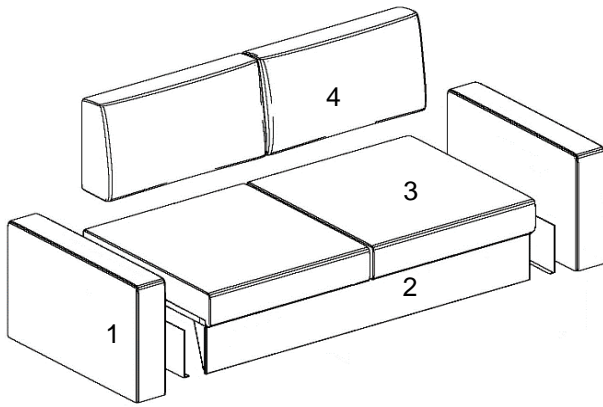

HOLIDAY

DEPTH cm. 35

OPTIONAL:
Led lights - Mattress
Headboard -
Electric opening

DEPTH cm. 45,5

OPTIONAL:
Led lights - Mattress
Headboard -
Electric opening

TECHNICAL INFORMATIONS

- 1 - Frame** Panel of wood agglomerate in conformity with CARB II, veneered with laminate, wood or lacquered colours. Thickness mm.38 - Sides of the frame have adjustable feet.
- 2 - Back panel** Thickness mm.22. Standard finishes in laminate.
- 3 - Internal shelves** Panel of wood agglomerate in conformity with CARB II, veneered with laminate, wood or lacquered colours. Thickness mm.22
- 4 - Cover panel** Panel of wood agglomerate in conformity with CARB II, veneered with laminate, wood or lacquered colours. Thickness mm.22
- 5/6 - Frontals** Panel of wood agglomerate in conformity with CARB II, veneered with laminate, wood or lacquered colours. Thickness mm.22
- 7 - Fix band** Panel of wood agglomerate in conformity with CARB II, veneered with laminate, wood or lacquered colours. Thickness mm.22

Mattress

Availability of any type. The recommended dimensions are cm.140/160x200x18h.

Slatted bed base

Slatted bed base made of wood, with elastic stripe that help the distribution of the weight.

The tubular iron frame is painted with a oven anti-rust epoxy paint.

WARNING

**Before the bed opening is mandatory fix it to the wall with specific wall bolt.

The fixing at plasterboard wall cannot guarantee the safety.

**The installer has to check the installation and the wall fixing before leave the bed to the customer use.

We suggest also to check the fixing to the wall regularly.

**Max capacity of the bed is kg. 200

**Assembly instructions are provided with the delivery.

FLY SOFA

1 - Arm: Solid wood frame, cover with foam and dacron. Finish with a removable fabric cover.