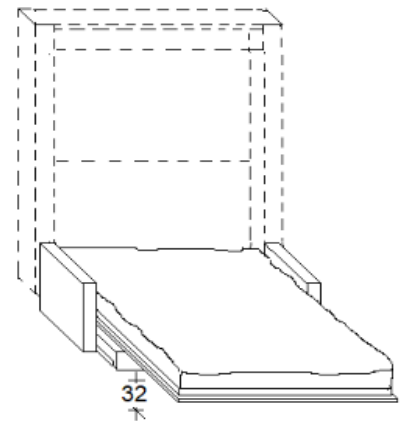

HOLIDAY

DEPTH cm. 35

OPTIONAL:
Led lights - Mattress
Headboard -
Electric opening

DEPTH cm. 45,5

OPTIONAL:
Led lights - Mattress
Headboard -
Electric opening

TECHNICAL INFORMATIONS

- 1 - Frame** Panel of wood agglomerate in conformity with CARB II, veneered with laminate, wood or lacquered colours. Thickness mm.38 - Sides of the frame have adjustable feet.
- 2 - Back panel** Thickness mm.22. Standard finishes in laminate.
- 3 - Internal shelves** Panel of wood agglomerate in conformity with CARB II, veneered with laminate, wood or lacquered colours. Thickness mm.22
- 4 - Cover panel** Panel of wood agglomerate in conformity with CARB II, veneered with laminate, wood or lacquered colours. Thickness mm.22
- 5/6 - Frontals** Panel of wood agglomerate in conformity with CARB II, veneered with laminate, wood or lacquered colours. Thickness mm.22
- 7 - Fix band** Panel of wood agglomerate in conformity with CARB II, veneered with laminate, wood or lacquered colours. Thickness mm.22

We suggest also to check the fixing to the wall regularly.

**Max capacity of the bed is kg. 200

**Assembly instructions are provided with the delivery.

FLY SOFA

1 - Arm: Solid wood frame, cover with foam and dacron. Finish with a removable fabric cover.

FLY sofa is available for all the vertical beds, depth cm.35/45,5 and height 236,5/260,5/276,5.

The bed with FLY sofa are FREESTANDING

with FLY sofa The opening of the bed can be done without remove the back cushion from the sofa