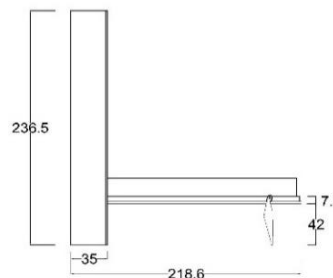

HOLIDAY

DEPTH cm. 35

OPTIONAL:
Led lights - Mattress
Headboard -
Electric opening

DEPTH cm. 45,5

OPTIONAL:
Led lights - Mattress
Headboard -
Electric opening

TECHNICAL INFORMATIONS

- 1 - Frame** Panel of wood agglomerate in conformity with CARB II, veneered with laminate, wood or lacquered colours. Thickness mm.38 - Sides of the frame have adjustable feet.
- 2 - Back panel** Thickness mm.22. Standard finishes in laminate.
- 3 - Internal shelves** Panel of wood agglomerate in conformity with CARB II, veneered with laminate, wood or lacquered colours. Thickness mm.22
- 4 - Cover panel** Panel of wood agglomerate in conformity with CARB II, veneered with laminate, wood or lacquered colours. Thickness mm.22
- 5/6 - Frontals** Panel of wood agglomerate in conformity with CARB II, veneered with laminate, wood or lacquered colours. Thickness mm.22
- 7 - Fix band** Panel of wood agglomerate in conformity with CARB II, veneered with laminate, wood or lacquered colours. Thickness mm.22

Mattress

Availability of any type. The recommended dimensions are cm.140/160x200x18h.

Slatted bed base

Slatted bed base made of wood, with elastic stripe that help the distribution of the weight.

The tubular iron frame is painted with a oven anti-rust epoxy paint.