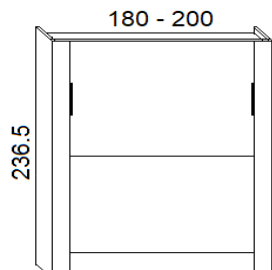

HOLIDAY

DEPTH cm. 35

OPTIONAL:
Led lights - Mattress
Headboard -
Electric opening

DEPTH cm. 45,5

OPTIONAL:
Led lights - Mattress
Headboard -
Electric opening

TECHNICAL INFORMATIONS

- 1 - Frame** Panel of wood agglomerate in conformity with CARB II, veneered with laminate, wood or lacquered colours. Thickness mm.38 - Sides of the frame have adjustable feet.
- 2 - Back panel** Thickness mm.22. Standard finishes in laminate.
- 3 - Internal shelves** Panel of wood agglomerate in conformity with CARB II, veneered with laminate, wood or lacquered colours. Thickness mm.22
- 4 - Cover panel** Panel of wood agglomerate in conformity with CARB II, veneered with laminate, wood or lacquered colours. Thickness mm.22
- 5/6 - Frontals** Panel of wood agglomerate in conformity with CARB II, veneered with laminate, wood or lacquered colours. Thickness mm.22
- 7 - Fix band** Panel of wood agglomerate in conformity with CARB II, veneered with laminate, wood or lacquered colours. Thickness mm.22

Mattress

Availability of any type. The recommended dimensions are cm.140/160x200x18h.

Slatted bed base

Slatted bed base made of wood, with elastic stripe that help the distribution of the weight.

The tubular iron frame is painted with a oven anti-rust epoxy paint.

We suggest also to check the fixing to the wall regularly.

**Max capacity of the bed is kg. 200

**Assembly instructions are provided with the delivery.

FLY SOFA

1 - Arm: Solid wood frame, cover with foam and dacron. Finish with a removable fabric cover.