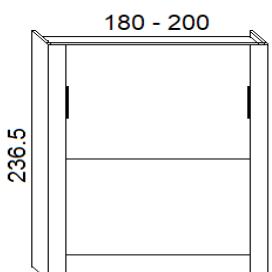

HOLIDAY

DEPTH cm. 35

OPTIONAL:
Led lights - Mattress
Headboard -
Electric opening

DEPTH cm. 45,5

OPTIONAL:
Led lights - Mattress
Headboard -
Electric opening

TECHNICAL INFORMATIONS

- 1 - Frame** Panel of wood agglomerate in conformity with CARB II, veneered with laminate, wood or lacquered colours. Thickness mm.38 - Sides of the frame have adjustable feet.
- 2 - Back panel** Thickness mm.22. Standard finishes in laminate.
- 3 - Internal shelves** Panel of wood agglomerate in conformity with CARB II, veneered with laminate, wood or lacquered colours. Thickness mm.22
- 4 - Cover panel** Panel of wood agglomerate in conformity with CARB II, veneered with laminate, wood or lacquered colours. Thickness mm.22
- 5/6 - Frontals** Panel of wood agglomerate in conformity with CARB II, veneered with laminate, wood or lacquered colours. Thickness mm.22
- 7 - Fix band** Panel of wood agglomerate in conformity with CARB II, veneered with laminate, wood or lacquered colours. Thickness mm.22

Mattress

Availability of any type. The recommended dimensions are cm.140/160x200x18h.

Slatted bed base

Slatted bed base made of wood, with elastic stripe that help the distribution of the weight.

The tubular iron frame is painted with a oven anti-rust epoxy paint.

We suggest also to check the fixing to the wall regularly.

**Max capacity of the bed is kg. 200

**Assembly instructions are provided with the delivery.

FLY SOFA

1 - Arm: Solid wood frame, cover with foam and dacron. Finish with a removable fabric cover.