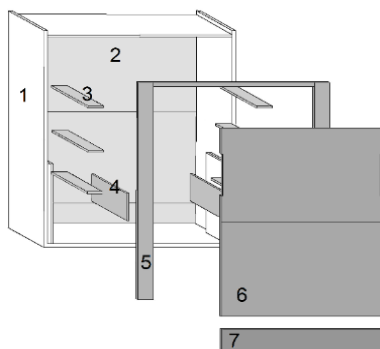

HOLIDAY

DEPTH cm. 35

OPTIONAL:
Led lights - Mattress
Headboard -
Electric opening

DEPTH cm. 45,5

OPTIONAL:
Led lights - Mattress
Headboard -
Electric opening

TECHNICAL INFORMATIONS

- 1 - Frame** Panel of wood agglomerate in conformity with CARB II, veneered with laminate, wood or lacquered colours. Thickness mm.38 - Sides of the frame have adjustable feet.
- 2 - Back panel** Thickness mm.22. Standard finishes in laminate.
- 3 - Internal shelves** Panel of wood agglomerate in conformity with CARB II, veneered with laminate, wood or lacquered colours. Thickness mm.22
- 4 - Cover panel** Panel of wood agglomerate in conformity with CARB II, veneered with laminate, wood or lacquered colours. Thickness mm.22
- 5/6 - Frontals** Panel of wood agglomerate in conformity with CARB II, veneered with laminate, wood or lacquered colours. Thickness mm.22
- 7 - Fix band** Panel of wood agglomerate in conformity with CARB II, veneered with laminate, wood or lacquered colours. Thickness mm.22

Mattress

Availability of any type. The recommended dimensions are cm.140/160x200x18h.

Slatted bed base

Slatted bed base made of wood, with elastic stripe that help the distribution of the weight.

The tubular iron frame is painted with a oven anti-rust epoxy paint.

WARNING

**Before the bed opening is mandatory fix it to the wall with specific wall bolt.

The fixing at plasterboard wall cannot guarantee the safety.

**The installer has to check the installation and the wall fixing before leave the bed to the customer use.

We suggest also to check the fixing to the wall regularly.

**Max capacity of the bed is kg. 200

**Assembly instructions are provided with the delivery.

FLY SOFA

1 - Arm: Solid wood frame, cover with foam and dacron. Finish with a removable fabric cover.