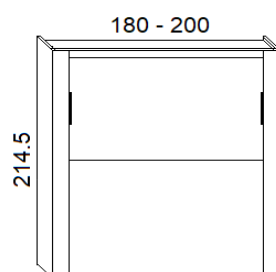

HOLIDAY

DEPTH cm. 35

OPTIONAL:
Led lights - Mattress
Headboard -
Electric opening

DEPTH cm. 45,5

OPTIONAL:
Led lights - Mattress
Headboard -
Electric opening

TECHNICAL INFORMATIONS

- 1 - Frame** Panel of wood agglomerate in conformity with CARB II, veneered with laminate, wood or lacquered colours. Thickness mm.38 - Sides of the frame have adjustable feet.
- 2 - Back panel** Thickness mm.22. Standard finishes in laminate.
- 3 - Internal shelves** Panel of wood agglomerate in conformity with CARB II, veneered with laminate, wood or lacquered colours. Thickness mm.22
- 4 - Cover panel** Panel of wood agglomerate in conformity with CARB II, veneered with laminate, wood or lacquered colours. Thickness mm.22
- 5/6 - Frontals** Panel of wood agglomerate in conformity with CARB II, veneered with laminate, wood or lacquered colours. Thickness mm.22
- 7 - Fix band** Panel of wood agglomerate in conformity with CARB II, veneered with laminate, wood or lacquered colours. Thickness mm.22

Mattress

Availability of any type. The recommended dimensions are cm.140/160x200x18h.

Slatted bed base

Slatted bed base made of wood, with elastic stripe that help the distribution of the weight.

The tubular iron frame is painted with a oven anti-rust epoxy paint.

We suggest also to check the fixing to the wall regularly.

**Max capacity of the bed is kg. 200

**Assembly instructions are provided with the delivery.

FLY SOFA

1 - Arm: Solid wood frame, cover with foam and dacron. Finish with a removable fabric cover.