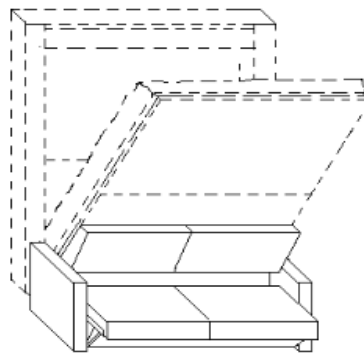

with FLY sofa The opening of the bed can be done without remove the back cushion from the sofa