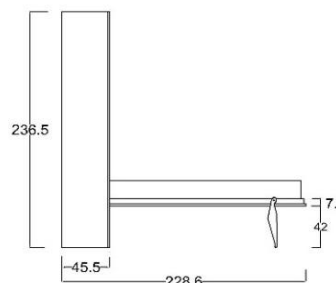

HOLIDAY

DEPTH cm. 35

OPTIONAL:
Led lights - Mattress
Headboard -
Electric opening

DEPTH cm. 45,5

OPTIONAL:
Led lights - Mattress
Headboard -
Electric opening

TECHNICAL INFORMATIONS

- 1 - Frame** Panel of wood agglomerate in conformity with CARB II, veneered with laminate, wood or lacquered colours. Thickness mm.38 - Sides of the frame have adjustable feet.
- 2 - Back panel** Thickness mm.22. Standard finishes in laminate.
- 3 - Internal shelves** Panel of wood agglomerate in conformity with CARB II, veneered with laminate, wood or lacquered colours. Thickness mm.22
- 4 - Cover panel** Panel of wood agglomerate in conformity with CARB II, veneered with laminate, wood or lacquered colours. Thickness mm.22
- 5/6 - Frontals** Panel of wood agglomerate in conformity with CARB II, veneered with laminate, wood or lacquered colours. Thickness mm.22
- 7 - Fix band** Panel of wood agglomerate in conformity with CARB II, veneered with laminate, wood or lacquered colours. Thickness mm.22

Mattress

Availability of any type. The recommended dimensions are cm.140/160x200x18h.

Slatted bed base

Slatted bed base made of wood, with elastic stripe that help the distribution of the weight.

The tubular iron frame is painted with a oven anti-rust epoxy paint.