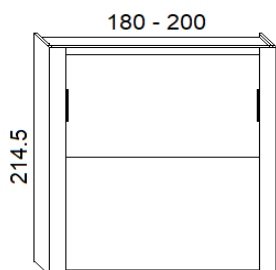

HOLIDAY

DEPTH cm. 35

OPTIONAL:
Led lights - Mattress
Headboard -
Electric opening

DEPTH cm. 45,5

OPTIONAL:
Led lights - Mattress
Headboard -
Electric opening

TECHNICAL INFORMATIONS

- 1 - Frame** Panel of wood agglomerate in conformity with CARB II, veneered with laminate, wood or lacquered colours. Thickness mm.38 - Sides of the frame have adjustable feet.
- 2 - Back panel** Thickness mm.22. Standard finishes in laminate.
- 3 - Internal shelves** Panel of wood agglomerate in conformity with CARB II, veneered with laminate, wood or lacquered colours. Thickness mm.22
- 4 - Cover panel** Panel of wood agglomerate in conformity with CARB II, veneered with laminate, wood or lacquered colours. Thickness mm.22
- 5/6 - Frontals** Panel of wood agglomerate in conformity with CARB II, veneered with laminate, wood or lacquered colours. Thickness mm.22
- 7 - Fix band** Panel of wood agglomerate in conformity with CARB II, veneered with laminate, wood or lacquered colours. Thickness mm.22

Mattress

Availability of any type. The recommended dimensions are cm.140/160x200x18h.

Slatted bed base

Slatted bed base made of wood, with elastic stripe that help the distribution of the weight.

The tubular iron frame is painted with a oven anti-rust epoxy paint.