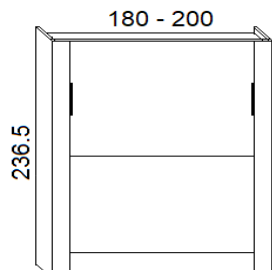

HOLIDAY

DEPTH cm. 35

OPTIONAL:
Led lights - Mattress
Headboard -
Electric opening

DEPTH cm. 45,5

OPTIONAL:
Led lights - Mattress
Headboard -
Electric opening

TECHNICAL INFORMATIONS

- 1 - Frame** Panel of wood agglomerate in conformity with CARB II, veneered with laminate, wood or lacquered colours. Thickness mm.38 - Sides of the frame have adjustable feet.
- 2 - Back panel** Thickness mm.22. Standard finishes in laminate.
- 3 - Internal shelves** Panel of wood agglomerate in conformity with CARB II, veneered with laminate, wood or lacquered colours. Thickness mm.22
- 4 - Cover panel** Panel of wood agglomerate in conformity with CARB II, veneered with laminate, wood or lacquered colours. Thickness mm.22
- 5/6 - Frontals** Panel of wood agglomerate in conformity with CARB II, veneered with laminate, wood or lacquered colours. Thickness mm.22
- 7 - Fix band** Panel of wood agglomerate in conformity with CARB II, veneered with laminate, wood or lacquered colours. Thickness mm.22

- Mattress** Availability of any type. The recommended dimensions are cm.140/160x200x18h.
- Slatted bed base** Slatted bed base made of wood, with elastic stripe that help the distribution of the weight. The tubular iron frame is painted with a oven anti-rust epoxy paint.