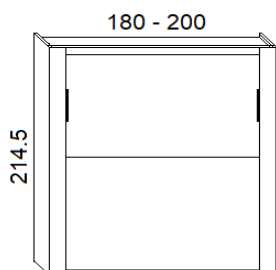

HOLIDAY

DEPTH cm. 35

OPTIONAL:
Led lights - Mattress
Headboard -
Electric opening

DEPTH cm. 45,5

OPTIONAL:
Led lights - Mattress
Headboard -
Electric opening

TECHNICAL INFORMATIONS

- 1 - Frame** Panel of wood agglomerate in conformity with CARB II, veneered with laminate, wood or lacquered colours. Thickness mm.38 - Sides of the frame have adjustable feet.
- 2 - Back panel** Thickness mm.22. Standard finishes in laminate.
- 3 - Internal shelves** Panel of wood agglomerate in conformity with CARB II, veneered with laminate, wood or lacquered colours. Thickness mm.22
- 4 - Cover panel** Panel of wood agglomerate in conformity with CARB II, veneered with laminate, wood or lacquered colours. Thickness mm.22
- 5/6 - Frontals** Panel of wood agglomerate in conformity with CARB II, veneered with laminate, wood or lacquered colours. Thickness mm.22
- 7 - Fix band** Panel of wood agglomerate in conformity with CARB II, veneered with laminate, wood or lacquered colours. Thickness mm.22

- Mattress** Availability of any type. The recommended dimensions are cm.140/160x200x18h.
- Slatted bed base** Slatted bed base made of wood, with elastic stripe that help the distribution of the weight. The tubular iron frame is painted with a oven anti-rust epoxy paint.