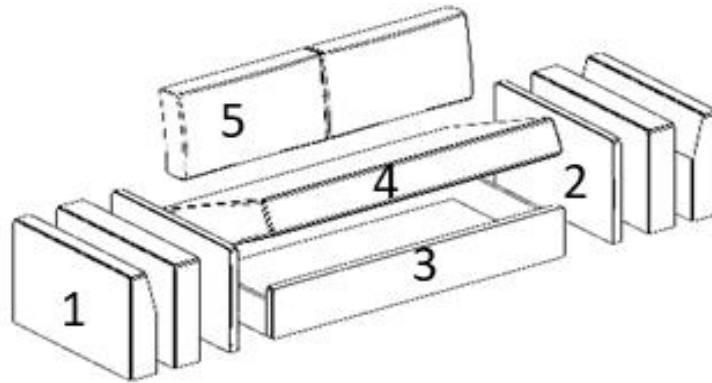

HOLIDAY

DEPTH cm. 35

OPTIONAL:
Led lights - Mattress
Headboard -
Electric opening

DEPTH cm. 45,5

OPTIONAL:
Led lights - Mattress
Headboard -
Electric opening

TECHNICAL INFORMATIONS

- 1 - Frame** Panel of wood agglomerate in conformity with CARB II, veneered with laminate, wood or lacquered colours. Thickness mm.38 - Sides of the frame have adjustable feet.
- 2 - Back panel** Thickness mm.22. Standard finishes in laminate.
- 3 - Internal shelves** Panel of wood agglomerate in conformity with CARB II, veneered with laminate, wood or lacquered colours. Thickness mm.22
- 4 - Cover panel** Panel of wood agglomerate in conformity with CARB II, veneered with laminate, wood or lacquered colours. Thickness mm.22
- 5/6 - Frontals** Panel of wood agglomerate in conformity with CARB II, veneered with laminate, wood or lacquered colours. Thickness mm.22
- 7 - Fix band** Panel of wood agglomerate in conformity with CARB II, veneered with laminate, wood or lacquered colours. Thickness mm.22

- Mattress** Availability of any type. The recommended dimensions are cm.140/160x200x18h.
- Slatted bed base** Slatted bed base made of wood, with elastic stripe that help the distribution of the weight. The tubular iron frame is painted with a oven anti-rust epoxy paint.

STORAGE SOFA

- 1 - **Arm:** wood frame, foam and dacron. Removable cover in fabric.
- 2- **Thin arm:** wood frame, foam and dacron. Removable cover in fabric.
- 3 - **Storage:** frame in white laminate, polyurethane foam and removable cover.
- 4 - **Seat:** metal frame with elastic band cm 5, polyurethane foam and removable cover.
- 5 - **Back pillows:** feathers pillows with removable cover

STORAGE is a sectional sofa with containment space under the seat.