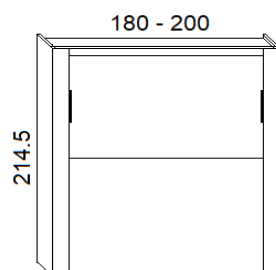

HOLIDAY

DEPTH cm. 35

OPTIONAL:
Led lights - Mattress
Headboard -
Electric opening

DEPTH cm. 45,5

OPTIONAL:
Led lights - Mattress
Headboard -
Electric opening

TECHNICAL INFORMATIONS

- 1 - Frame** Panel of wood agglomerate in conformity with CARB II, veneered with laminate, wood or lacquered colours. Thickness mm.38 - Sides of the frame have adjustable feet.
- 2 - Back panel** Thickness mm.22. Standard finishes in laminate.
- 3 - Internal shelves** Panel of wood agglomerate in conformity with CARB II, veneered with laminate, wood or lacquered colours. Thickness mm.22
- 4 - Cover panel** Panel of wood agglomerate in conformity with CARB II, veneered with laminate, wood or lacquered colours. Thickness mm.22
- 5/6 - Frontals** Panel of wood agglomerate in conformity with CARB II, veneered with laminate, wood or lacquered colours. Thickness mm.22
- 7 - Fix band** Panel of wood agglomerate in conformity with CARB II, veneered with laminate, wood or lacquered colours. Thickness mm.22

- Mattress** Availability of any type. The recommended dimensions are cm.140/160x200x18h.
- Slatted bed base** Slatted bed base made of wood, with elastic stripe that help the distribution of the weight. The tubular iron frame is painted with a oven anti-rust epoxy paint.