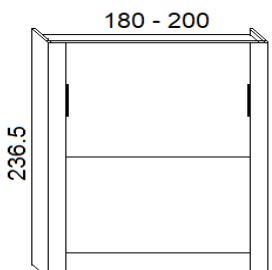

HOLIDAY

DEPTH cm. 35

OPTIONAL:
Led lights - Mattress
Headboard -
Electric opening

DEPTH cm. 45,5

OPTIONAL:
Led lights - Mattress
Headboard -
Electric opening

TECHNICAL INFORMATIONS

- 1 - Frame** Panel of wood agglomerate in conformity with CARB II, veneered with laminate, wood or lacquered colours. Thickness mm.38 - Sides of the frame have adjustable feet.
- 2 - Back panel** Thickness mm.22. Standard finishes in laminate.
- 3 - Internal shelves** Panel of wood agglomerate in conformity with CARB II, veneered with laminate, wood or lacquered colours. Thickness mm.22
- 4 - Cover panel** Panel of wood agglomerate in conformity with CARB II, veneered with laminate, wood or lacquered colours. Thickness mm.22
- 5/6 - Frontals** Panel of wood agglomerate in conformity with CARB II, veneered with laminate, wood or lacquered colours. Thickness mm.22
- 7 - Fix band** Panel of wood agglomerate in conformity with CARB II, veneered with laminate, wood or lacquered colours. Thickness mm.22

- Mattress** Availability of any type. The recommended dimensions are cm.140/160x200x18h.
- Slatted bed base** Slatted bed base made of wood, with elastic stripe that help the distribution of the weight. The tubular iron frame is painted with a oven anti-rust epoxy paint.