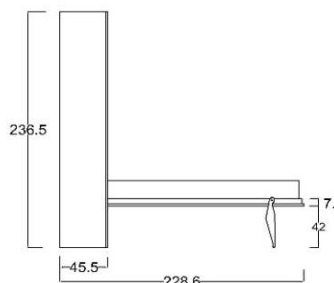

HOLIDAY

DEPTH cm. 35

OPTIONAL:
Led lights - Mattress
Headboard -
Electric opening

DEPTH cm. 45,5

OPTIONAL:
Led lights - Mattress
Headboard -
Electric opening

TECHNICAL INFORMATIONS

- 1 - Frame** Panel of wood agglomerate in conformity with CARB II, veneered with laminate, wood or lacquered colours. Thickness mm.38 - Sides of the frame have adjustable feet.
- 2 - Back panel** Thickness mm.22. Standard finishes in laminate.
- 3 - Internal shelves** Panel of wood agglomerate in conformity with CARB II, veneered with laminate, wood or lacquered colours. Thickness mm.22
- 4 - Cover panel** Panel of wood agglomerate in conformity with CARB II, veneered with laminate, wood or lacquered colours. Thickness mm.22
- 5/6 - Frontals** Panel of wood agglomerate in conformity with CARB II, veneered with laminate, wood or lacquered colours. Thickness mm.22
- 7 - Fix band** Panel of wood agglomerate in conformity with CARB II, veneered with laminate, wood or lacquered colours. Thickness mm.22

- Mattress** Availability of any type. The recommended dimensions are cm.140/160x200x18h.
- Slatted bed base** Slatted bed base made of wood, with elastic stripe that help the distribution of the weight. The tubular iron frame is painted with a oven anti-rust epoxy paint.