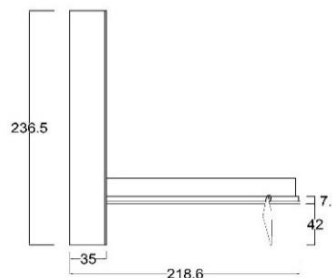

HOLIDAY

DEPTH cm. 35

OPTIONAL:
Led lights - Mattress
Headboard -
Electric opening

DEPTH cm. 45,5

OPTIONAL:
Led lights - Mattress
Headboard -
Electric opening

TECHNICAL INFORMATIONS

- 1 - Frame** Panel of wood agglomerate in conformity with CARB II, veneered with laminate, wood or lacquered colours. Thickness mm.38 - Sides of the frame have adjustable feet.
- 2 - Back panel** Thickness mm.22. Standard finishes in laminate.
- 3 - Internal shelves** Panel of wood agglomerate in conformity with CARB II, veneered with laminate, wood or lacquered colours. Thickness mm.22
- 4 - Cover panel** Panel of wood agglomerate in conformity with CARB II, veneered with laminate, wood or lacquered colours. Thickness mm.22
- 5/6 - Frontals** Panel of wood agglomerate in conformity with CARB II, veneered with laminate, wood or lacquered colours. Thickness mm.22
- 7 - Fix band** Panel of wood agglomerate in conformity with CARB II, veneered with laminate, wood or lacquered colours. Thickness mm.22

- Mattress** Availability of any type. The recommended dimensions are cm.140/160x200x18h.
- Slatted bed base** Slatted bed base made of wood, with elastic stripe that help the distribution of the weight. The tubular iron frame is painted with a oven anti-rust epoxy paint.