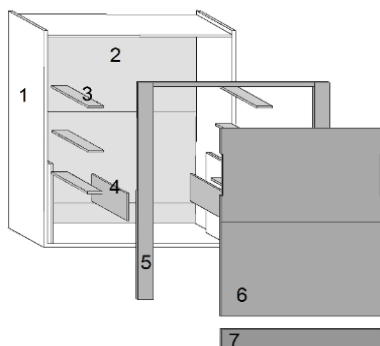

HOLIDAY

DEPTH cm. 35

OPTIONAL:
Led lights - Mattress
Headboard -
Electric opening

DEPTH cm. 45,5

OPTIONAL:
Led lights - Mattress
Headboard -
Electric opening

TECHNICAL INFORMATIONS

- 1 - Frame** Panel of wood agglomerate in conformity with CARB II, veneered with laminate, wood or lacquered colours. Thickness mm.38 - Sides of the frame have adjustable feet.
- 2 - Back panel** Thickness mm.22. Standard finishes in laminate.
- 3 - Internal shelves** Panel of wood agglomerate in conformity with CARB II, veneered with laminate, wood or lacquered colours. Thickness mm.22
- 4 - Cover panel** Panel of wood agglomerate in conformity with CARB II, veneered with laminate, wood or lacquered colours. Thickness mm.22
- 5/6 - Frontals** Panel of wood agglomerate in conformity with CARB II, veneered with laminate, wood or lacquered colours. Thickness mm.22
- 7 - Fix band** Panel of wood agglomerate in conformity with CARB II, veneered with laminate, wood or lacquered colours. Thickness mm.22

- Mattress** Availability of any type. The recommended dimensions are cm.140/160x200x18h.
- Slatted bed base** Slatted bed base made of wood, with elastic stripe that help the distribution of the weight. The tubular iron frame is painted with a oven anti-rust epoxy paint.

WARNING

- **Before the bed opening is mandatory fix it to the wall with specific wall bolt. The fixing at plasterboard wall cannot guarantee the safety.
- **The installer has to check the installation and the wall fixing before leave the bed to the customer use. We suggest also to check the fixing to the wall regularly.
- **Max capacity of the bed is kg. 200
- **Assembly instructions are provided with the delivery.