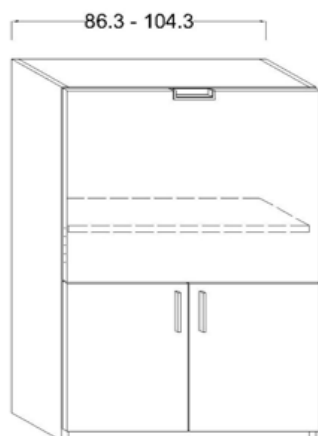

HOME OFFICE

OPTIONAL:
Led lights - Internal shelf -
Hole for wires - Top

DEPTH 35 CM

DEPTH 45,5 CM

WARNING

**This product has to be fix to the wall before the use. Use specific bolt based on the wall.

The fixing at plasterboard wall cannot guarantee the safety.