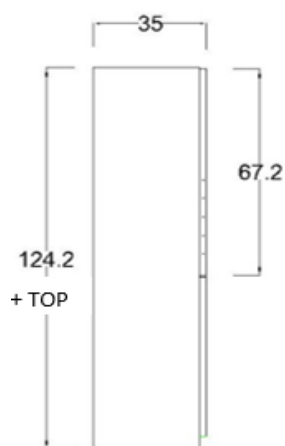

HOME OFFICE

OPTIONAL:
Led lights - Internal shelf -
Hole for wires - Top

DEPTH 35 CM

DEPTH 45,5 CM

WARNING

**This product has to be fix to the wall before the use. Use specific bolt based on the wall.

The fixing at plasterboard wall cannot guarantee the safety.