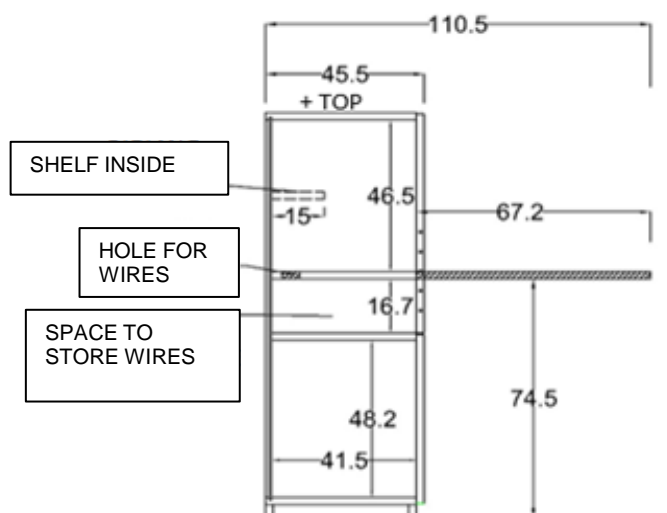

HOME OFFICE

OPTIONAL:
Led lights - Internal shelf -
Hole for wires - Top

DEPTH 35 CM

DEPTH 45,5 CM

WARNING

**This product has to be fix to the wall before the use. Use specific bolt based on the wall.

The fixing at plasterboard wall cannot guarantee the safety.

**The installer has to check the installation and the wall fixing before leave the bed to the customer use.

We suggest also to check the fixing to the wall regularly.

**Assembly instructions are provided with the delivery.