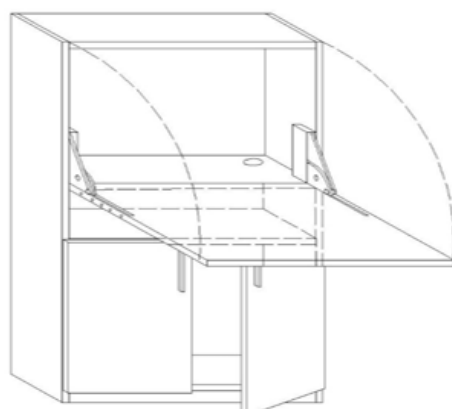

HOME OFFICE

OPTIONAL:
Led lights - Internal shelf -
Hole for wires - Top

DEPTH 35 CM

DEPTH 45,5 CM

WARNING

**This product has to be fix to the wall before the use. Use specific bolt based on the wall.

The fixing at plasterboard wall cannot guarantee the safety.