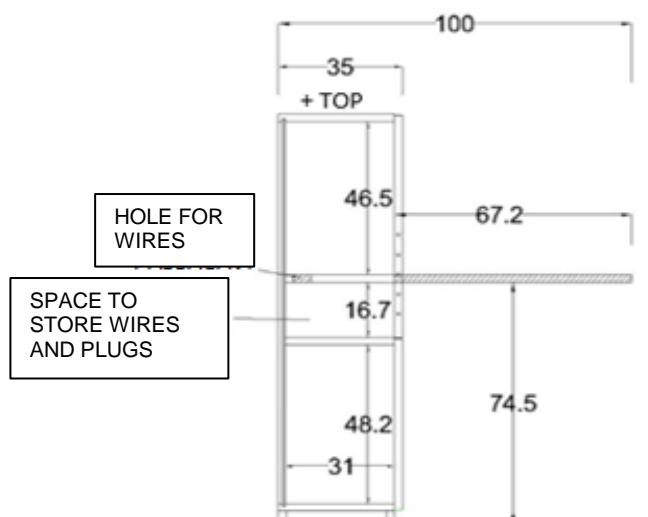

HOME OFFICE

OPTIONAL:
Led lights - Internal shelf -
Hole for wires - Top

DEPTH 35 CM

DEPTH 45,5 CM

WARNING

**This product has to be fix to the wall before the use. Use specific bolt based on the wall.

The fixing at plasterboard wall cannot guarantee the safety.