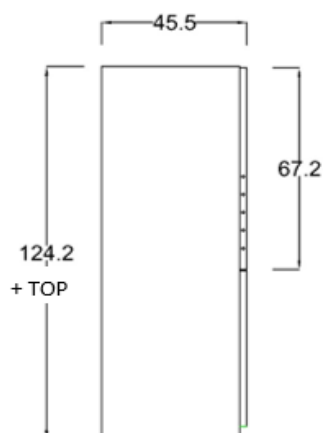

HOME OFFICE

OPTIONAL:
Led lights - Internal shelf -
Hole for wires - Top

DEPTH 35 CM

DEPTH 45,5 CM

WARNING

**This product has to be fix to the wall before the use. Use specific bolt based on the wall.

The fixing at plasterboard wall cannot guarantee the safety.