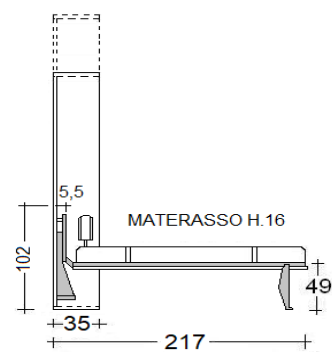

Mattress

Availability of any type. The recommended dimensions are cm.110/140/160x200x18h.

WARNING

**Before the bed opening is mandatory fix it to the wall with specific wall bolt.

The fixing at plasterboard wall cannot guarantee the safety.

**Assembly instructions are provided with the delivery.

CITY - Electric Version

DEPTH cm. 35

Available widths cm. 107,6 - 130,6 - 160,6 - 180,6

Available Heights cm. 236,5 - 260,5 - 276,5

Height under the frontal cm. 41