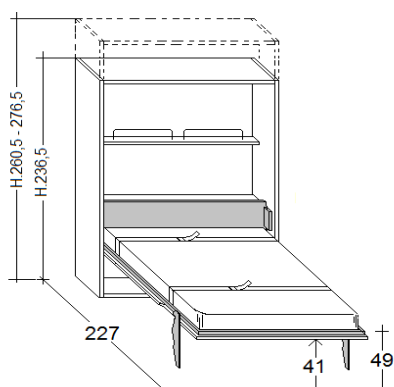

**Assembly instructions are provided with the delivery.

CITY - Electric Version

DEPTH cm. 35

Available widths cm. 107,6 - 130,6 - 160,6 - 180,6

Available Heights cm. 236,5 - 260,5 - 276,5

Height under the frontal cm. 41

DEPTH cm. 45,5

Available widths cm. 107,6 - 130,6 - 160,6 - 180,6

Available heights cm. 236,5 - 260,5 - 276,5

Height under the frontal cm. 41

With the electric opening it is NOT possible have the drawers under the bed.
Instead of the drawers there will be a fix band.