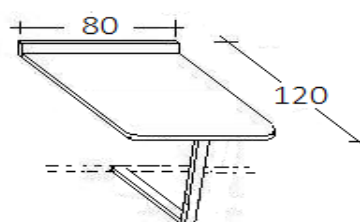

WARNING

* the electric version accept a mattress max 16 cm of height.

FOLDING DESK

*desk W.90 cm D.60
made for single and twin size bed

*desk W.130 cm D.60
made for french size bed

*desk W.150 cm D.60
made for queen size bed