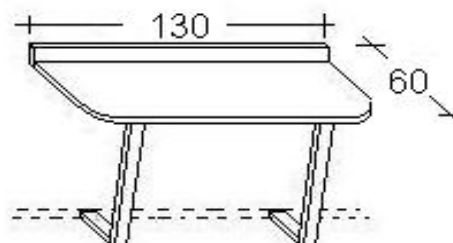

*desk W.130 cm D.60
made for french size bed