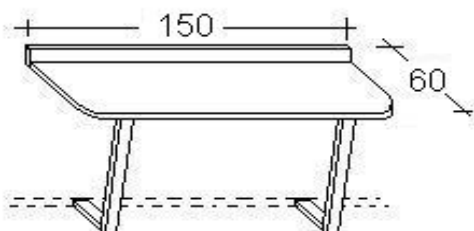

WARNING

* the electric version accept a mattress max 16 cm of height.

FOLDING DESK

*desk W.90 cm D.60
made for single and twin size bed

*desk W.130 cm D.60
made for french size bed

*desk W.150 cm D.60
made for queen size bed