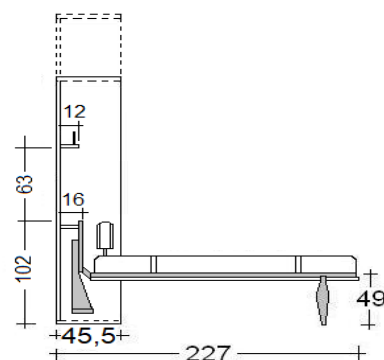

**Assembly instructions are provided with the delivery.

CITY - Electric Version

DEPTH cm. 35

Available widths cm. 107,6 - 130,6 - 160,6 - 180,6

Available Heights cm. 236,5 - 260,5 - 276,5

Height under the frontal cm. 41

DEPTH cm. 45,5

Available widths cm. 107,6 - 130,6 - 160,6 - 180,6

Available heights cm. 236,5 - 260,5 - 276,5

Height under the frontal cm. 41

With the electric opening it is NOT possible have the drawers under the bed.
Instead of the drawers there will be a fix band.