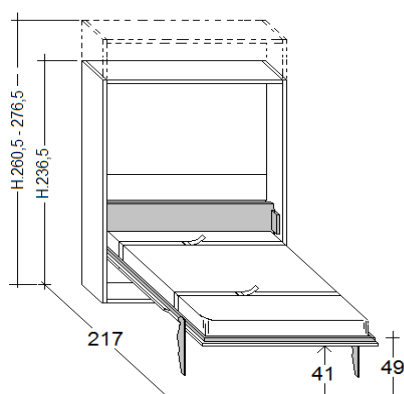

Mattress

Availability of any type. The recommended dimensions are cm.110/140/160x200x18h.

WARNING

**Before the bed opening is mandatory fix it to the wall with specific wall bolt.

The fixing at plasterboard wall cannot guarantee the safety.

**Assembly instructions are provided with the delivery.

CITY - Electric Version

DEPTH cm. 35

Available widths cm. 107,6 - 130,6 - 160,6 - 180,6

Available Heights cm. 236,5 - 260,5 - 276,5

Height under the frontal cm. 41