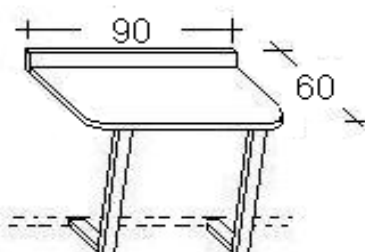

FOLDING DESK

*desk W.90 cm D.60
made for single and twin size bed