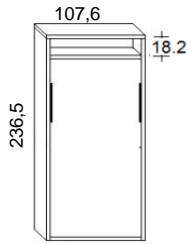

**Assembly instructions are provided with the delivery.

CITY - Electric Version

DEPTH cm. 35

Available widths cm. 107,6 - 130,6 - 160,6 - 180,6

Available Heights cm. 236,5 - 260,5 - 276,5

Height under the frontal cm. 41

DEPTH cm. 45,5

Available widths cm. 107,6 - 130,6 - 160,6 - 180,6

Available heights cm. 236,5 - 260,5 - 276,5

Height under the frontal cm. 41

With the electric opening it is NOT possible have the drawers under the bed.
Instead of the drawers there will be a fix band.

WARNING

* the electric version accept a mattress max 16 cm of height.

CITY WITH BOOKCASE

DEPTH 35 CM.

SINGLE SIZE

TWIN SIZE

FRENCH SIZE

QUEEN SIZE

DEPTH 45,5 CM.

SINGLE SIZE

TWIN SIZE

FRENCH SIZE

QUEEN SIZE