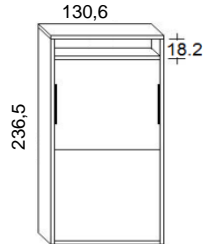

**Assembly instructions are provided with the delivery.

CITY - Electric Version

DEPTH cm. 35

Available widths cm. 107,6 - 130,6 - 160,6 - 180,6

Available Heights cm. 236,5 - 260,5 - 276,5

Height under the frontal cm. 41

DEPTH cm. 45,5

Available widths cm. 107,6 - 130,6 - 160,6 - 180,6

Available heights cm. 236,5 - 260,5 - 276,5

Height under the frontal cm. 41

With the electric opening it is NOT possible have the drawers under the bed.
Instead of the drawers there will be a fix band.

WARNING

* the electric version accept a mattress max 16 cm of height.

CITY WITH BOOKCASE

DEPTH 35 CM.

SINGLE SIZE

TWIN SIZE

FRENCH SIZE

QUEEN SIZE

DEPTH 45,5 CM.

SINGLE SIZE

TWIN SIZE

FRENCH SIZE

QUEEN SIZE