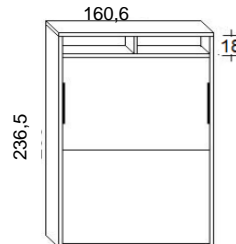

**Assembly instructions are provided with the delivery.

CITY - Electric Version

DEPTH cm. 35

Available widths cm. 107,6 - 130,6 - 160,6 - 180,6

Available Heights cm. 236,5 - 260,5 - 276,5

Height under the frontal cm. 41

DEPTH cm. 45,5

Available widths cm. 107,6 - 130,6 - 160,6 - 180,6

Available heights cm. 236,5 - 260,5 - 276,5

Height under the frontal cm. 41

With the electric opening it is NOT possible have the drawers under the bed.
Instead of the drawers there will be a fix band.

WARNING

* the electric version accept a mattress max 16 cm of height.

CITY WITH BOOKCASE

DEPTH 35 CM.

SINGLE SIZE

TWIN SIZE

FRENCH SIZE

QUEEN SIZE

DEPTH 45,5 CM.

SINGLE SIZE

TWIN SIZE

FRENCH SIZE

QUEEN SIZE