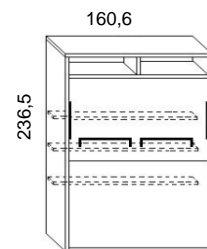

WARNING

* the electric version accept a mattress max 16 cm of height.

CITY WITH BOOKCASE

DEPTH 35 CM.

SINGLE SIZE

TWIN SIZE

FRENCH SIZE

QUEEN SIZE

DEPTH 45,5 CM.

SINGLE SIZE

TWIN SIZE

FRENCH SIZE

QUEEN SIZE