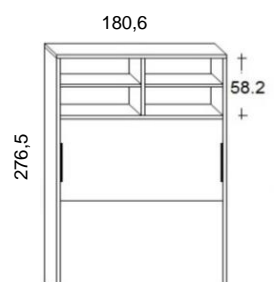

**Assembly instructions are provided with the delivery.

CITY - Electric Version

DEPTH cm. 35

Available widths cm. 107,6 - 130,6 - 160,6 - 180,6

Available Heights cm. 236,5 - 260,5 - 276,5

Height under the frontal cm. 41

DEPTH cm. 45,5

Available widths cm. 107,6 - 130,6 - 160,6 - 180,6

Available heights cm. 236,5 - 260,5 - 276,5

Height under the frontal cm. 41

With the electric opening it is NOT possible have the drawers under the bed.
Instead of the drawers there will be a fix band.

WARNING

* the electric version accept a mattress max 16 cm of height.

CITY WITH BOOKCASE

DEPTH 35 CM.

SINGLE SIZE

TWIN SIZE

FRENCH SIZE

QUEEN SIZE

DEPTH 45,5 CM.

SINGLE SIZE

TWIN SIZE

FRENCH SIZE

QUEEN SIZE