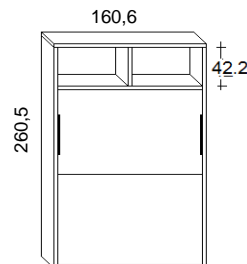

**Assembly instructions are provided with the delivery.

CITY - Electric Version

DEPTH cm. 35

Available widths cm. 107,6 - 130,6 - 160,6 - 180,6

Available Heights cm. 236,5 - 260,5 - 276,5

Height under the frontal cm. 41

DEPTH cm. 45,5

Available widths cm. 107,6 - 130,6 - 160,6 - 180,6

Available heights cm. 236,5 - 260,5 - 276,5

Height under the frontal cm. 41

With the electric opening it is NOT possible have the drawers under the bed.
Instead of the drawers there will be a fix band.

WARNING

* the electric version accept a mattress max 16 cm of height.

CITY WITH BOOKCASE

DEPTH 35 CM.

SINGLE SIZE

TWIN SIZE

FRENCH SIZE

QUEEN SIZE

DEPTH 45,5 CM.

SINGLE SIZE

TWIN SIZE

FRENCH SIZE

QUEEN SIZE