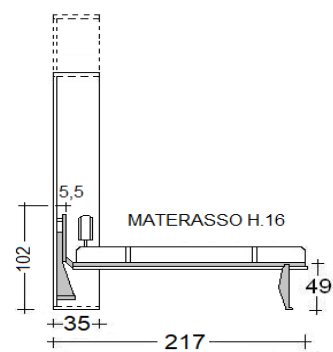

Mattress

Availability of any type. The recommended dimensions are cm.110/140/160x200x18h.

WARNING

**Before the bed opening is mandatory fix it to the wall with specific wall bolt.

The fixing at plasterboard wall cannot guarantee the safety.

**Assembly instructions are provided with the delivery.

CITY - Electric Version

DEPTH cm. 35

Available widths cm. 107,6 - 130,6 - 160,6 - 180,6

Available Heights cm. 236,5 - 260,5 - 276,5

Height under the frontal cm. 41