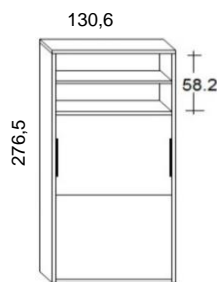

**Assembly instructions are provided with the delivery.

CITY - Electric Version

DEPTH cm. 35

Available widths cm. 107,6 - 130,6 - 160,6 - 180,6

Available Heights cm. 236,5 - 260,5 - 276,5

Height under the frontal cm. 41

DEPTH cm. 45,5

Available widths cm. 107,6 - 130,6 - 160,6 - 180,6

Available heights cm. 236,5 - 260,5 - 276,5

Height under the frontal cm. 41

With the electric opening it is NOT possible have the drawers under the bed.
Instead of the drawers there will be a fix band.

WARNING

* the electric version accept a mattress max 16 cm of height.

CITY WITH BOOKCASE

DEPTH 35 CM.

SINGLE SIZE

TWIN SIZE

FRENCH SIZE

QUEEN SIZE

DEPTH 45,5 CM.

SINGLE SIZE

TWIN SIZE

FRENCH SIZE

QUEEN SIZE