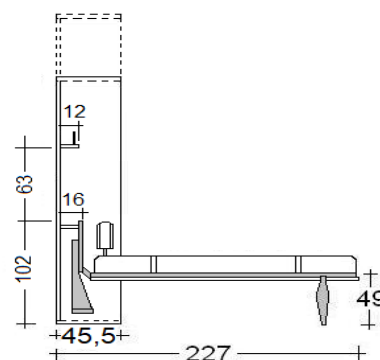

**Assembly instructions are provided with the delivery.

CITY - Electric Version

DEPTH cm. 35

Available widths cm. 107,6 - 130,6 - 160,6 - 180,6

Available Heights cm. 236,5 - 260,5 - 276,5

Height under the frontal cm. 41

DEPTH cm. 45,5

Available widths cm. 107,6 - 130,6 - 160,6 - 180,6

Available heights cm. 236,5 - 260,5 - 276,5

Height under the frontal cm. 41

With the electric opening it is NOT possible have the drawers under the bed.
Instead of the drawers there will be a fix band.

WARNING

* the electric version accept a mattress max 16 cm of height.

CITY WITH BOOKCASE

DEPTH 35 CM.

SINGLE SIZE

TWIN SIZE

FRENCH SIZE

QUEEN SIZE

DEPTH 45,5 CM.

SINGLE SIZE

TWIN SIZE

FRENCH SIZE

QUEEN SIZE