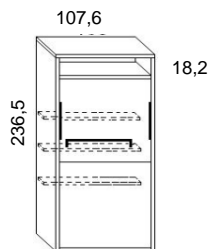

DEPTH cm. 45,5

Available widths cm. 107,6 - 130,6 - 160,6 - 180,6

Available heights cm. 236,5 - 260,5 - 276,5

Height under the frontal cm. 41

With the electric opening it is NOT possible have the drawers under the bed.
Instead of the drawers there will be a fix band.

WARNING

* the electric version accept a mattress max 16 cm of height.

CITY WITH BOOKCASE

DEPTH 35 CM.

SINGLE SIZE

TWIN SIZE

FRENCH SIZE

QUEEN SIZE

DEPTH 45,5 CM.

SINGLE SIZE

TWIN SIZE

FRENCH SIZE

QUEEN SIZE