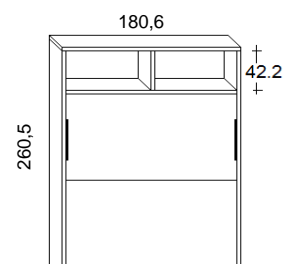

**Assembly instructions are provided with the delivery.

CITY - Electric Version

DEPTH cm. 35

Available widths cm. 107,6 - 130,6 - 160,6 - 180,6

Available Heights cm. 236,5 - 260,5 - 276,5

Height under the frontal cm. 41

DEPTH cm. 45,5

Available widths cm. 107,6 - 130,6 - 160,6 - 180,6

Available heights cm. 236,5 - 260,5 - 276,5

Height under the frontal cm. 41

With the electric opening it is NOT possible have the drawers under the bed.
Instead of the drawers there will be a fix band.

WARNING

* the electric version accept a mattress max 16 cm of height.

CITY WITH BOOKCASE

DEPTH 35 CM.

SINGLE SIZE

TWIN SIZE

FRENCH SIZE

QUEEN SIZE

DEPTH 45,5 CM.

SINGLE SIZE

TWIN SIZE

FRENCH SIZE

QUEEN SIZE