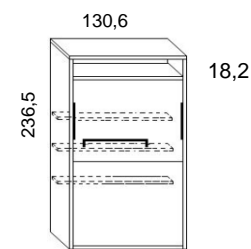

DEPTH cm. 45,5

Available widths cm. 107,6 - 130,6 - 160,6 - 180,6

Available heights cm. 236,5 - 260,5 - 276,5

Height under the frontal cm. 41

With the electric opening it is NOT possible have the drawers under the bed.
Instead of the drawers there will be a fix band.

WARNING

* the electric version accept a mattress max 16 cm of height.

CITY WITH BOOKCASE

DEPTH 35 CM.

SINGLE SIZE

TWIN SIZE

FRENCH SIZE

QUEEN SIZE

DEPTH 45,5 CM.

SINGLE SIZE

TWIN SIZE

FRENCH SIZE

QUEEN SIZE