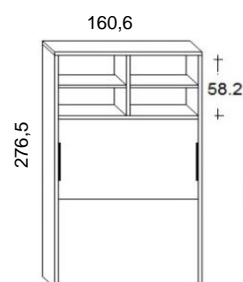

DEPTH cm. 45,5

Available widths cm. 107,6 - 130,6 - 160,6 - 180,6

Available heights cm. 236,5 - 260,5 - 276,5

Height under the frontal cm. 41

With the electric opening it is NOT possible have the drawers under the bed.
Instead of the drawers there will be a fix band.

WARNING

* the electric version accept a mattress max 16 cm of height.

CITY WITH BOOKCASE

DEPTH 35 CM.

SINGLE SIZE

TWIN SIZE

FRENCH SIZE

QUEEN SIZE

DEPTH 45,5 CM.

SINGLE SIZE

TWIN SIZE

FRENCH SIZE

QUEEN SIZE