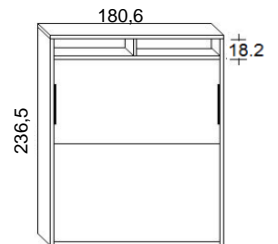

DEPTH cm. 45,5

Available widths cm. 107,6 - 130,6 - 160,6 - 180,6

Available heights cm. 236,5 - 260,5 - 276,5

Height under the frontal cm. 41

With the electric opening it is NOT possible have the drawers under the bed.
Instead of the drawers there will be a fix band.

WARNING

* the electric version accept a mattress max 16 cm of height.

CITY WITH BOOKCASE

DEPTH 35 CM.

SINGLE SIZE

TWIN SIZE

FRENCH SIZE

QUEEN SIZE

DEPTH 45,5 CM.

SINGLE SIZE

TWIN SIZE

FRENCH SIZE

QUEEN SIZE