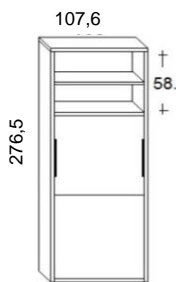

**Assembly instructions are provided with the delivery.

CITY - Electric Version

DEPTH cm. 35

Available widths cm. 107,6 - 130,6 - 160,6 - 180,6

Available Heights cm. 236,5 - 260,5 - 276,5

Height under the frontal cm. 41

DEPTH cm. 45,5

Available widths cm. 107,6 - 130,6 - 160,6 - 180,6

Available heights cm. 236,5 - 260,5 - 276,5

Height under the frontal cm. 41

With the electric opening it is NOT possible have the drawers under the bed.
Instead of the drawers there will be a fix band.

WARNING

* the electric version accept a mattress max 16 cm of height.

CITY WITH BOOKCASE

DEPTH 35 CM.

SINGLE SIZE

TWIN SIZE

FRENCH SIZE

QUEEN SIZE

DEPTH 45,5 CM.

SINGLE SIZE

TWIN SIZE

FRENCH SIZE

QUEEN SIZE