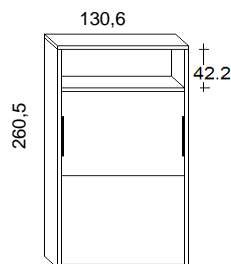

**Assembly instructions are provided with the delivery.

CITY - Electric Version

DEPTH cm. 35

Available widths cm. 107,6 - 130,6 - 160,6 - 180,6

Available Heights cm. 236,5 - 260,5 - 276,5

Height under the frontal cm. 41

DEPTH cm. 45,5

Available widths cm. 107,6 - 130,6 - 160,6 - 180,6

Available heights cm. 236,5 - 260,5 - 276,5

Height under the frontal cm. 41

With the electric opening it is NOT possible have the drawers under the bed.
Instead of the drawers there will be a fix band.

WARNING

* the electric version accept a mattress max 16 cm of height.

CITY WITH BOOKCASE

DEPTH 35 CM.

SINGLE SIZE

TWIN SIZE

FRENCH SIZE

QUEEN SIZE

DEPTH 45,5 CM.

SINGLE SIZE

TWIN SIZE

FRENCH SIZE

QUEEN SIZE