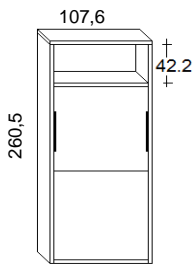

**Assembly instructions are provided with the delivery.

CITY - Electric Version

DEPTH cm. 35

Available widths cm. 107,6 - 130,6 - 160,6 - 180,6

Available Heights cm. 236,5 - 260,5 - 276,5

Height under the frontal cm. 41

DEPTH cm. 45,5

Available widths cm. 107,6 - 130,6 - 160,6 - 180,6

Available heights cm. 236,5 - 260,5 - 276,5

Height under the frontal cm. 41

With the electric opening it is NOT possible have the drawers under the bed.
Instead of the drawers there will be a fix band.

WARNING

* the electric version accept a mattress max 16 cm of height.

CITY WITH BOOKCASE

DEPTH 35 CM.

SINGLE SIZE

TWIN SIZE

FRENCH SIZE

QUEEN SIZE

DEPTH 45,5 CM.

SINGLE SIZE

TWIN SIZE

FRENCH SIZE

QUEEN SIZE