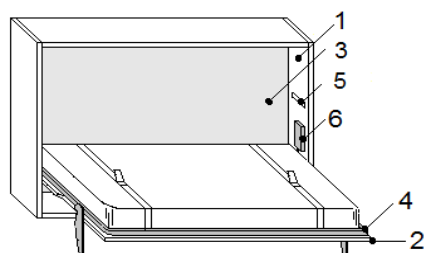

FLAP

Single bed with HORIZONTAL opening.
OPTIONAL: Led lights - Mattress - Headboard - Desk

DEPTH cm. 35

SINGLE SIZE
 cm. 217,6x35x111,3h.

DEPTH cm. 45,5

SINGLE SIZE
 cm. 217,6x45,5x111,3h.

TECHNICAL INFORMATION

- 1 - Frame** Panel of wood agglomerate in conformity with CARB II, veneered with laminate, wood or lacquered colours. Thickness mm.38 - Sides of the frame have adjustable feet.
 - 2 - Frontals** Panel of wood agglomerate in conformity with CARB II, veneered with laminate, wood or lacquered colours. Thickness mm.22
 - 3 - Back panel** Panel of wood agglomerate in conformity with CARB II, veneered with laminate, wood or lacquered colours. Thickness mm.22
 - 4 - Slatted bed base** Slatted bed base made of wood, with elastics stripe that help the distribution of the weight. The tubular iron frame is painted with a oven anti-rust epoxy paint.
 - 5 - Led light** Dimmable Led Light with touch switch or wireless remote
 - 6 - Pistons cover** Plastic or metal cover for the pistons
 - 7 - Internal shelves** Panel of wood agglomerate in conformity with CARB II, veneered with laminate, wood or lacquered colours. Thickness mm.38
- (*ONLY FOR DEPTH 45,5)

Mattress

Availability of any type. The recommended dimensions are cm.90x200x18h.

WARNING

**Before the bed opening is mandatory fix it to the wall with specific wall bolt.

The fixing at plasterboard wall cannot guarantee the safety.