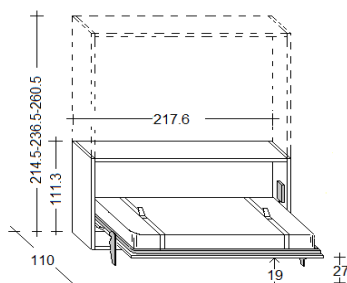

FLAP

Single bed with HORIZONTAL opening.
OPTIONAL: Led lights - Mattress - Headboard - Desk

DEPTH cm. 35

SINGLE SIZE
 cm. 217,6x35x111,3h.

DEPTH cm. 45,5

SINGLE SIZE
 cm. 217,6x45,5x111,3h.

TECHNICAL INFORMATION

- 1 - Frame** Panel of wood agglomerate in conformity with CARB II, veneered with laminate, wood or lacquered colours. Thickness mm.38 - Sides of the frame have adjustable feet.
 - 2 - Frontals** Panel of wood agglomerate in conformity with CARB II, veneered with laminate, wood or lacquered colours. Thickness mm.22
 - 3 - Back panel** Panel of wood agglomerate in conformity with CARB II, veneered with laminate, wood or lacquered colours. Thickness mm.22
 - 4 - Slatted bed base** Slatted bed base made of wood, with elastics stripe that help the distribution of the weight. The tubular iron frame is painted with a oven anti-rust epoxy paint.
 - 5 - Led light** Dimmable Led Light with touch switch or wireless remote
 - 6 - Pistons cover** Plastic or metal cover for the pistons
 - 7 - Internal shelves** Panel of wood agglomerate in conformity with CARB II, veneered with laminate, wood or lacquered colours. Thickness mm.38
- (*ONLY FOR DEPTH 45,5)

Mattress

Availability of any type. The recommended dimensions are cm.90x200x18h.

WARNING

**Before the bed opening is mandatory fix it to the wall with specific wall bolt.

The fixing at plasterboard wall cannot guarantee the safety.