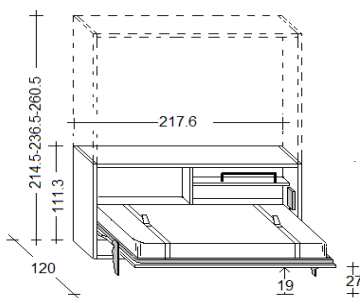

FLAP

Single bed with HORIZONTAL opening.
OPTIONAL: Led lights - Mattress - Headboard - Desk

DEPTH cm. 35

SINGLE SIZE
 cm. 217,6x35x111,3h.

DEPTH cm. 45,5

SINGLE SIZE
 cm. 217,6x45,5x111,3h.

TECHNICAL INFORMATION

- 1 - Frame** Panel of wood agglomerate in conformity with CARB II, veneered with laminate, wood or lacquered colours. Thickness mm.38 - Sides of the frame have adjustable feet.
 - 2 - Frontals** Panel of wood agglomerate in conformity with CARB II, veneered with laminate, wood or lacquered colours. Thickness mm.22
 - 3 - Back panel** Panel of wood agglomerate in conformity with CARB II, veneered with laminate, wood or lacquered colours. Thickness mm.22
 - 4 - Slatted bed base** Slatted bed base made of wood, with elastics stripe that help the distribution of the weight. The tubular iron frame is painted with a oven anti-rust epoxy paint.
 - 5 - Led light** Dimmable Led Light with touch switch or wireless remote
 - 6 - Pistons cover** Plastic or metal cover for the pistons
 - 7 - Internal shelves** Panel of wood agglomerate in conformity with CARB II, veneered with laminate, wood or lacquered colours. Thickness mm.38
- (*ONLY FOR DEPTH 45,5)

Mattress

Availability of any type. The recommended dimensions are cm.90x200x18h.

WARNING

**Before the bed opening is mandatory fix it to the wall with specific wall bolt.

The fixing at plasterboard wall cannot guarantee the safety.