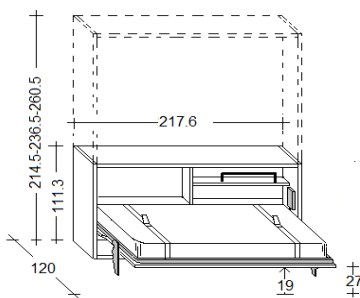

FLAP

Single bed with HORIZONTAL opening.
OPTIONAL: Led lights - Mattress - Headboard - Desk

DEPTH cm. 35

SINGLE SIZE
 cm. 217,6x35x111,3h.

DEPTH cm. 45,5

SINGLE SIZE
 cm. 217,6x45,5x111,3h.

TECHNICAL INFORMATION

- 1 - Frame** Panel of wood agglomerate in conformity with CARB II, veneered with laminate, wood or lacquered colours. Thickness mm.38 - Sides of the frame have adjustable feet.
- 2 - Frontals** Panel of wood agglomerate in conformity with CARB II, veneered with laminate, wood or lacquered colours. Thickness mm.22
- 3 - Back panel** Panel of wood agglomerate in conformity with CARB II, veneered with laminate, wood or lacquered colours. Thickness mm.22
- 4 - Slatted bed base** Slatted bed base made of wood, with elastics stripe that help the distribution of the weight. The tubular iron frame is painted with a oven anti-rust epoxy paint.
- 5 - Led light** Dimmable Led Light with touch switch or wireless remote
- 6 - Pistons cover** Plastic or metal cover for the pistons
- 7 - Internal shelves** Panel of wood agglomerate in conformity with CARB II, veneered with laminate, wood or lacquered colours. Thickness mm.38

Mattress

Availability of any type. The recommended dimensions are cm.90x200x18h.

WARNING

**Before the bed opening is mandatory fix it to the wall with specific wall bolt.

The fixing at plasterboard wall cannot guarantee the safety.

SINGLE SIZE (mattress size 90x200x18h.)

DEPTH 60 CM.

SINGLE SIZE (mattress size 90x200x18h.)