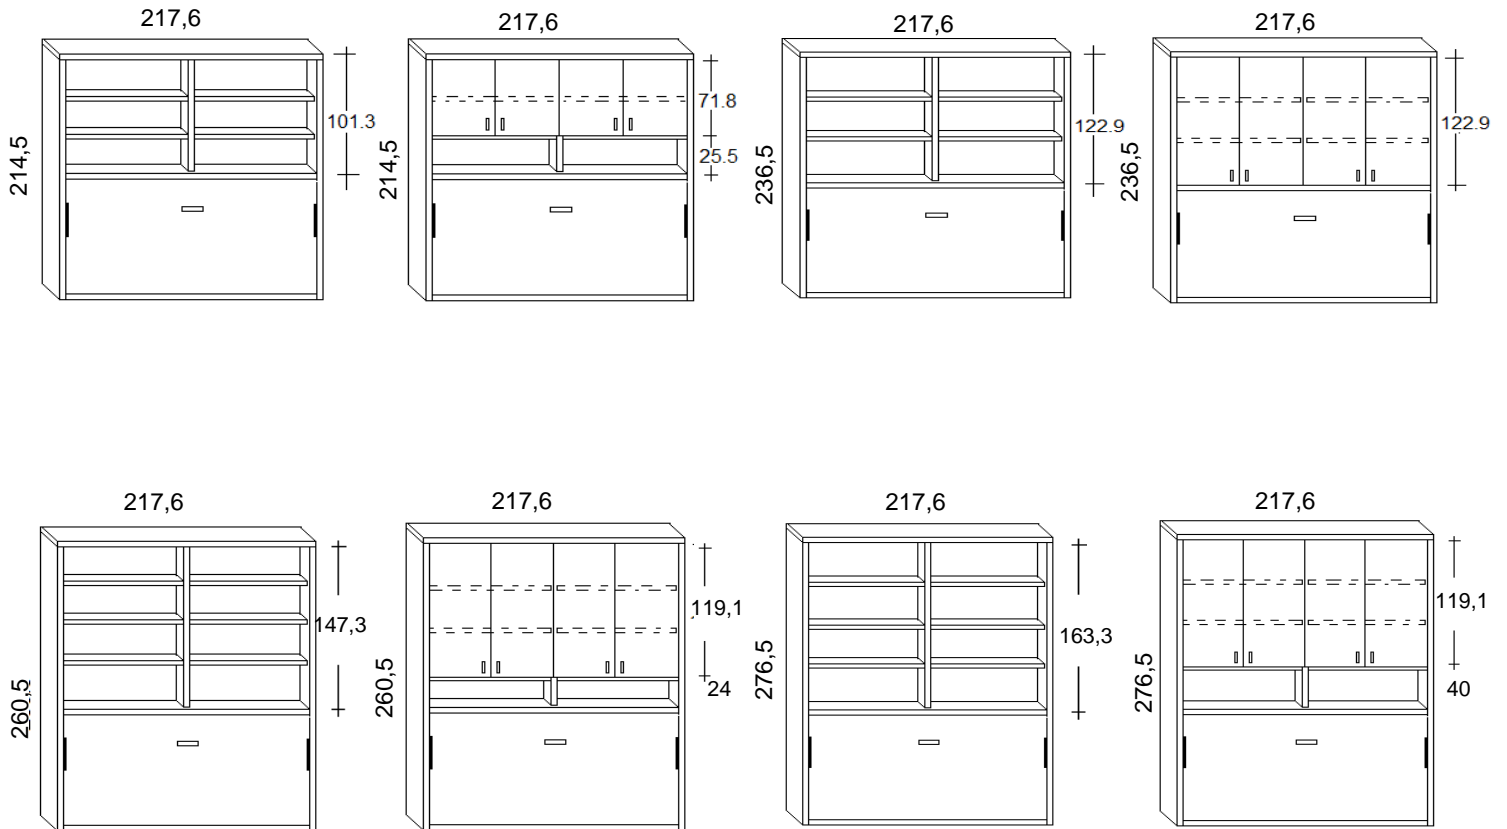

FLAP

Single bed with HORIZONTAL opening.
OPTIONAL: Led lights - Mattress - Headboard - Desk

DEPTH cm. 35

SINGLE SIZE
 cm. 217,6x35x111,3h.

DEPTH cm. 45,5

SINGLE SIZE
 cm. 217,6x45,5x111,3h.

TECHNICAL INFORMATION

- 1 - Frame** Panel of wood agglomerate in conformity with CARB II, veneered with laminate, wood or lacquered colours. Thickness mm.38 - Sides of the frame have adjustable feet.
- 2 - Frontals** Panel of wood agglomerate in conformity with CARB II, veneered with laminate, wood or lacquered colours. Thickness mm.22
- 3 - Back panel** Panel of wood agglomerate in conformity with CARB II, veneered with laminate, wood or lacquered colours. Thickness mm.22
- 4 - Slatted bed base** Slatted bed base made of wood, with elastics stripe that help the distribution of the weight. The tubular iron frame is painted with a oven anti-rust epoxy paint.
- 5 - Led light** Dimmable Led Light with touch switch or wireless remote
- 6 - Pistons cover** Plastic or metal cover for the pistons
- 7 - Internal shelves** Panel of wood agglomerate in conformity with CARB II, veneered with laminate, wood or lacquered colours. Thickness mm.38

**Assembly instructions are provided with the delivery.

FLAP WITH CABINET AND BOOKCASE

DEPTH 35 CM.

SINGLE SIZE (mattress size 90x200x18h.)

DEPTH 45,5 CM.

SINGLE SIZE (mattress size 90x200x18h.)

DEPTH 45,5 CM.

SINGLE SIZE (mattress size 90x200x18h.)

DEPTH 60 CM.

SINGLE SIZE (mattress size 90x200x18h.)