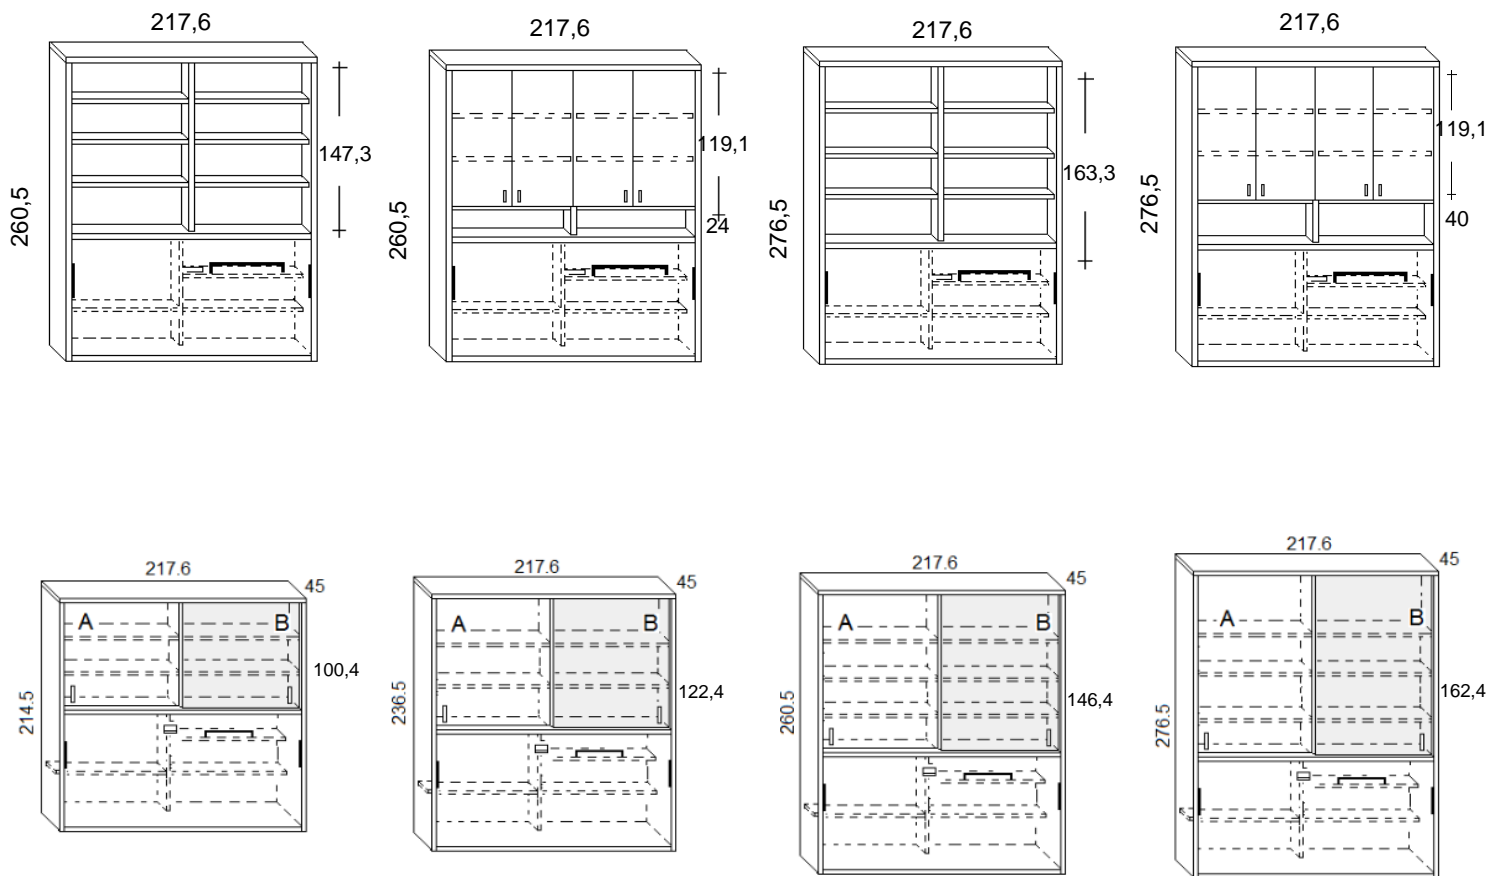

FLAP

Single bed with HORIZONTAL opening.
OPTIONAL: Led lights - Mattress - Headboard - Desk

DEPTH cm. 35

SINGLE SIZE
 cm. 217,6x35x111,3h.

DEPTH cm. 45,5

SINGLE SIZE
 cm. 217,6x45,5x111,3h.

TECHNICAL INFORMATION

Mattress

Availability of any type. The recommended dimensions are cm.90x200x18h.

WARNING

**Before the bed opening is mandatory fix it to the wall with specific wall bolt.

The fixing at plasterboard wall cannot guarantee the safety.

**Assembly instructions are provided with the delivery.

FLAP WITH CABINET AND BOOKCASE

DEPTH 35 CM.

SINGLE SIZE (mattress size 90x200x18h.)

DEPTH 45,5 CM.

SINGLE SIZE (mattress size 90x200x18h.)

DEPTH 45,5 CM.

SINGLE SIZE (mattress size 90x200x18h.)

DEPTH 60 CM.

SINGLE SIZE (mattress size 90x200x18h.)