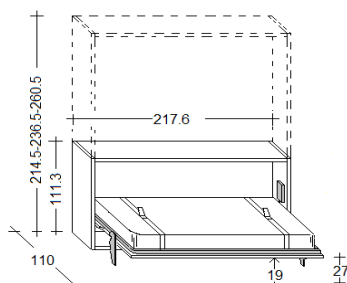

FLAP

Single bed with HORIZONTAL opening.
OPTIONAL: Led lights - Mattress - Headboard - Desk

DEPTH cm. 35

SINGLE SIZE
 cm. 217,6x35x111,3h.

DEPTH cm. 45,5

SINGLE SIZE
 cm. 217,6x45,5x111,3h.

TECHNICAL INFORMATION

- 1 - Frame** Panel of wood agglomerate in conformity with CARB II, veneered with laminate, wood or lacquered colours. Thickness mm.38 - Sides of the frame have adjustable feet.
- 2 - Frontals** Panel of wood agglomerate in conformity with CARB II, veneered with laminate, wood or lacquered colours. Thickness mm.22
- 3 - Back panel** Panel of wood agglomerate in conformity with CARB II, veneered with laminate, wood or lacquered colours. Thickness mm.22
- 4 - Slatted bed base** Slatted bed base made of wood, with elastics stripe that help the distribution of the weight. The tubular iron frame is painted with a oven anti-rust epoxy paint.
- 5 - Led light** Dimmable Led Light with touch switch or wireless remote
- 6 - Pistons cover** Plastic or metal cover for the pistons
- 7 - Internal shelves** Panel of wood agglomerate in conformity with CARB II, veneered with laminate, wood or lacquered colours. Thickness mm.38

Mattress

Availability of any type. The recommended dimensions are cm.90x200x18h.

WARNING

**Before the bed opening is mandatory fix it to the wall with specific wall bolt.

The fixing at plasterboard wall cannot guarantee the safety.

SINGLE SIZE (mattress size 90x200x18h.)

DEPTH 60 CM.

SINGLE SIZE (mattress size 90x200x18h.)