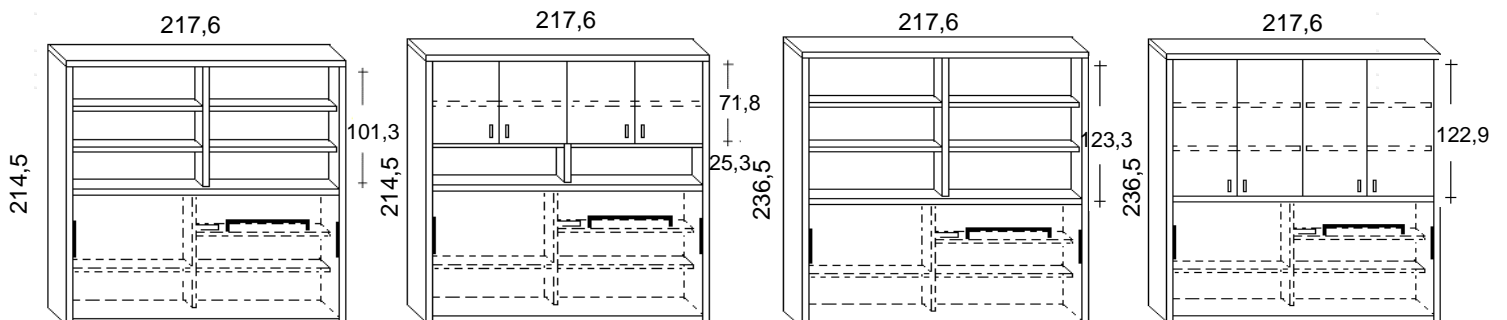

**Assembly instructions are provided with the delivery.

FLAP WITH CABINET AND BOOKCASE

DEPTH 35 CM.

SINGLE SIZE (mattress size 90x200x18h.)

DEPTH 45,5 CM.

SINGLE SIZE (mattress size 90x200x18h.)

DEPTH 45,5 CM.

SINGLE SIZE (mattress size 90x200x18h.)

DEPTH 60 CM.

SINGLE SIZE (mattress size 90x200x18h.)