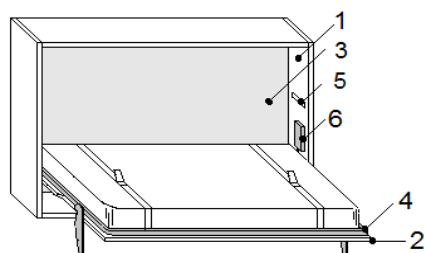

FLAP

Single bed with HORIZONTAL opening.
OPTIONAL: Led lights - Mattress - Headboard - Desk

DEPTH cm. 35

SINGLE SIZE
 cm. 217,6x35x111,3h.

DEPTH cm. 45,5

SINGLE SIZE
 cm. 217,6x45,5x111,3h.

TECHNICAL INFORMATION

- 1 - Frame** Panel of wood agglomerate in conformity with CARB II, veneered with laminate, wood or lacquered colours. Thickness mm.38 - Sides of the frame have adjustable feet.
- 2 - Frontals** Panel of wood agglomerate in conformity with CARB II, veneered with laminate, wood or lacquered colours. Thickness mm.22
- 3 - Back panel** Panel of wood agglomerate in conformity with CARB II, veneered with laminate, wood or lacquered colours. Thickness mm.22
- 4 - Slatted bed base** Slatted bed base made of wood, with elastics stripe that help the distribution of the weight. The tubular iron frame is painted with a oven anti-rust epoxy paint.
- 5 - Led light** Dimmable Led Light with touch switch or wireless remote
- 6 - Pistons cover** Plastic or metal cover for the pistons
- 7 - Internal shelves** Panel of wood agglomerate in conformity with CARB II, veneered with laminate, wood or lacquered colours. Thickness mm.38

Mattress

Availability of any type. The recommended dimensions are cm.90x200x18h.

WARNING

**Before the bed opening is mandatory fix it to the wall with specific wall bolt.

The fixing at plasterboard wall cannot guarantee the safety.

SINGLE SIZE (mattress size 90x200x18h.)

DEPTH 60 CM.

SINGLE SIZE (mattress size 90x200x18h.)