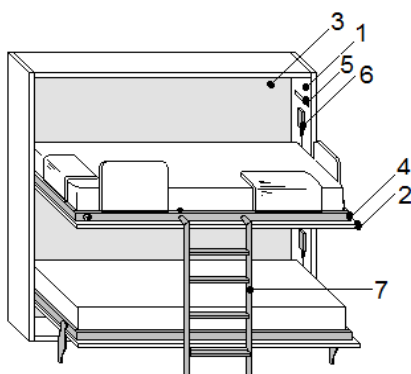

1 - Frame

Panel of wood agglomerate in conformity with CARB II, veneered with laminate, wood or lacquered colours.

Thickness mm.38 - Sides of the frame have adjustable feet.

2 - Frontals

Panel of wood agglomerate in conformity with CARB II, veneered with laminate, wood or lacquered colours. Thickness mm.22

3 - Back panel

Panel of wood agglomerate in conformity with CARB II, veneered with laminate, wood or lacquered colours. Thickness mm.22

4 - Slatted bed base

Slatted bed base made of wood, with elastics stripe that help the distribution of the weight. The tubular iron frame is painted with a oven anti-rust epoxy paint.

5 - Led light

Dimmable Led Light with touch switch or wireless remote

6 - Pistons cover

Plastic or metal cover for the pistons

7 - Ladder

Metal painted, with rettangular steps and angled for more comfort.

Mattress

Availability of any type. The recommended dimensions are cm.90x200x18h.

Internal shelves

*only for the version Depth 45,5 cm

WARNING

**Before the bed opening is mandatory fix it to the wall with specific wall bolt.

The fixing at plasterboard wall cannot guarantee the safety.

**The installer has to check the installation and the wall fixing before leave the bed to the customer use.

We suggest also to check the fixing to the wall regularly.

**Max capacity of the bed is kg. 200

**Assembly instructions are provided with the delivery.