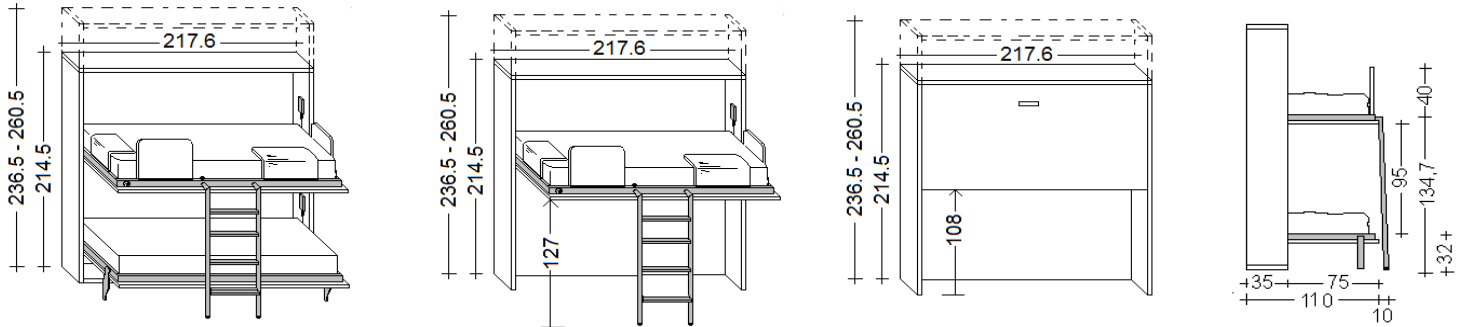

## FLAP BUNK BED

Bunk bed mod. Flap with HORIZONTAL OPENING

The bed are free from each other and it is possible open also only one bed if needed. The ladder is the support for the upper bed.

There is laso the "easy bed system" on the upper bed to make the bed easier.

### DEPTH cm. 35

### DEPTH cm. 45,5

Availability of any type. The recommended dimensions are cm.90x200x18h.

**Internal shelves**

\*only for the version Depth 45,5 cm