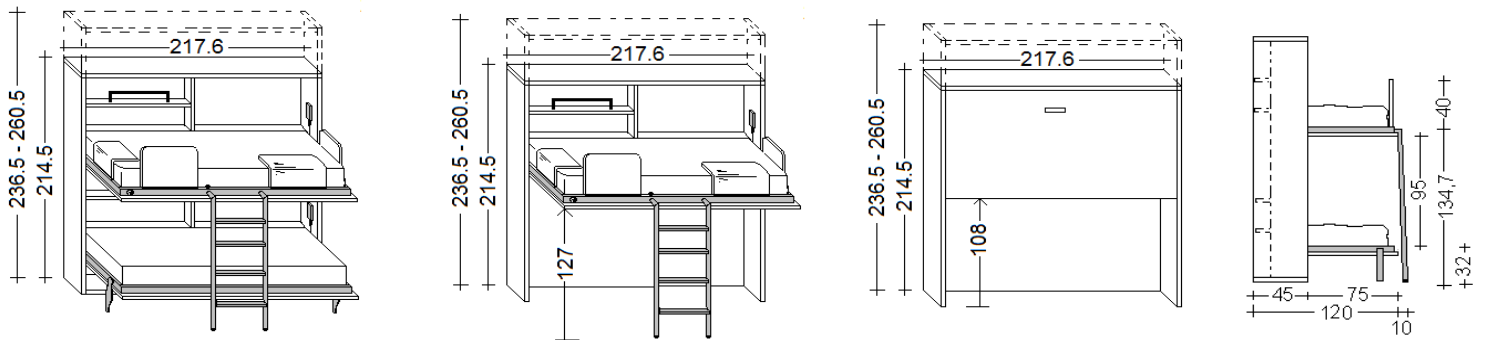

## FLAP BUNK BED

Bunk bed mod. Flap with HORIZONTAL OPENING

The bed are free from each other and it is possible open also only one bed if needed. The ladder is the support for the upper bed.

There is laso the "easy bed system" on the upper bed to make the bed easier.

### DEPTH cm. 35

### DEPTH cm. 45,5

Availability of any type. The recommended dimensions are cm.90x200x18h.

**Internal shelves**

\*only for the version Depth 45,5 cm