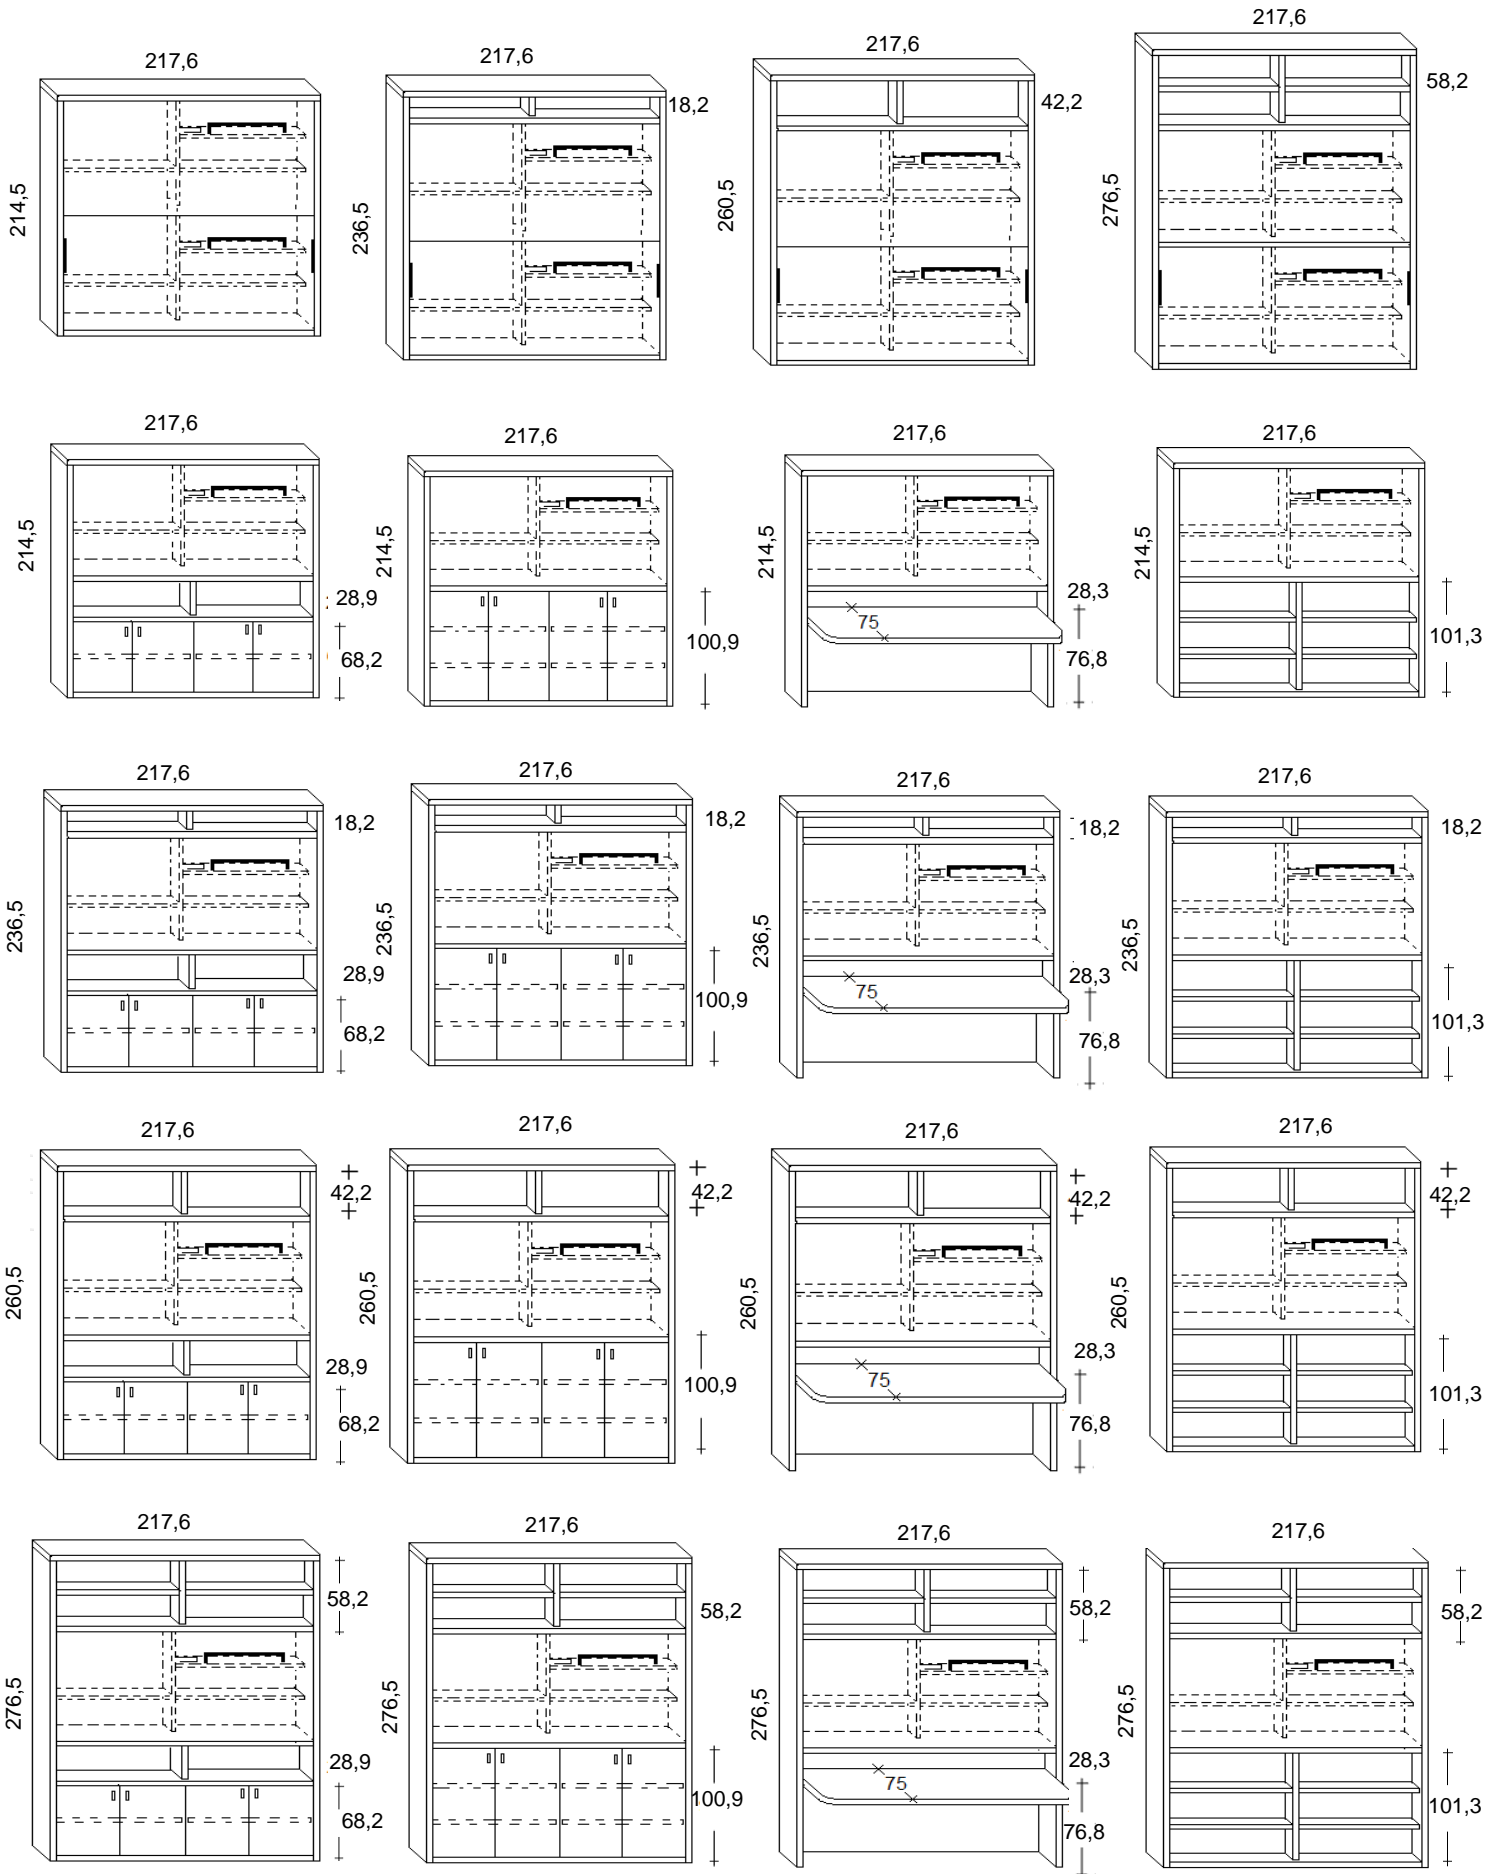

Availability of any type. The recommended dimensions are cm.90x200x18h.

**Internal shelves**

\*only for the version Depth 45,5 cm

# FLAP BUNK BED OPTIONS

DEPTH 35 CM.

SINGLE SIZE (mattresses sizes 90x200x18h.)

**DEPTH 45,5 CM.**  
**SINGLE SIZE (mattresses sizes 90x200x18h.)**