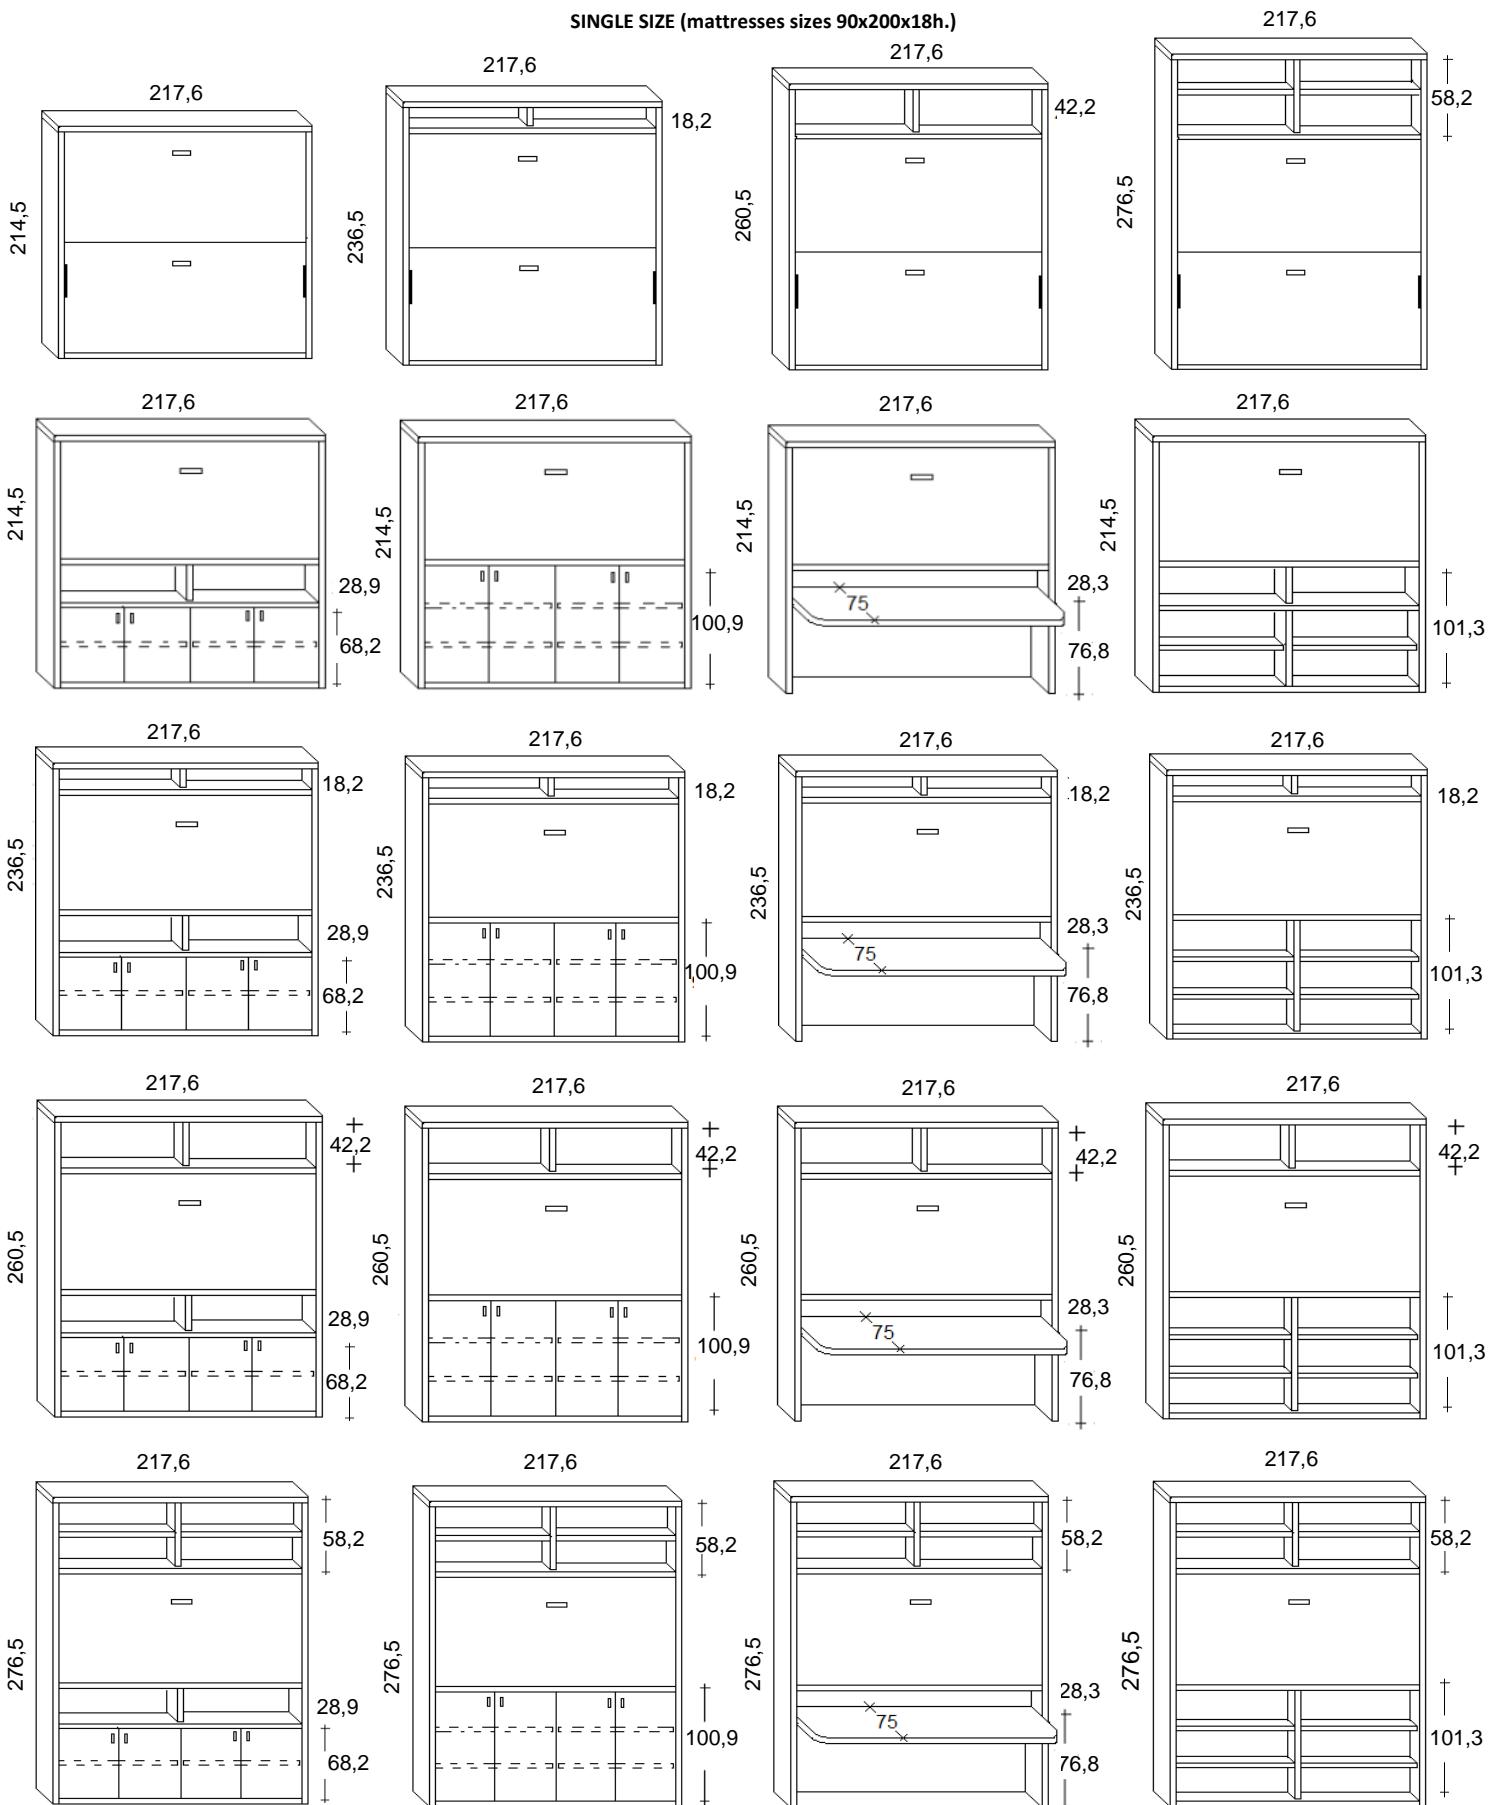

## FLAP BUNK BED

Bunk bed mod. Flap with HORIZONTAL OPENING

The bed are free from each other and it is possible open also only one bed if needed. The ladder is the support for the upper bed.

There is laso the "easy bed system" on the upper bed to make the bed easier.

### DEPTH cm. 45,5

Availability of any type. The recommended dimensions are cm.90x200x18h.

**Internal shelves**

\*only for the version Depth 45,5 cm

# FLAP BUNK BED OPTIONS

DEPTH 35 CM.

SINGLE SIZE (mattresses sizes 90x200x18h.)

**DEPTH 45,5 CM.**  
**SINGLE SIZE (mattresses sizes 90x200x18h.)**