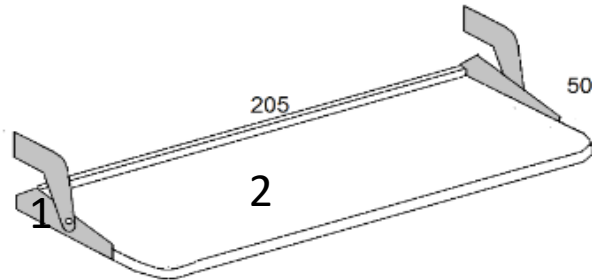

VOILA' DESK

*Desk W.205 cm

made for the horizontal bed in SINGLE/TWIN and BUNK BED VERSION

1 - Patented System: Mechanism with metal plate, painted in oven with anti-rust epoxy paint. Alluminum color.

2- Desk Top: Panel of wood agglomerate in conformity with CARB II, veneered with laminate, wood or lacquered colours. Thickness mm.38