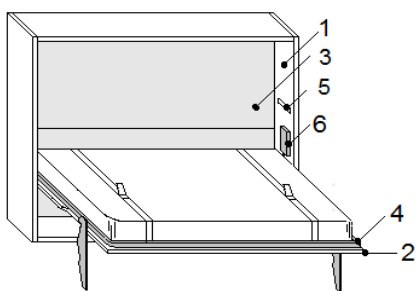

QUEEN SIZE (dimensions)
cm. 217,6x35x178,5h.

DEPTH 45,5 CM

TWIN SIZE (dimensions)
cm. 217,6x45,5x128,5h.

FRENCH SIZE (dimensions)
cm. 217,6x45,5x156,5h.

QUEEN SIZE (dimensions)
cm. 217,6x45,5x178,5h.

TECHNICAL INFORMATIONS

5 - Led light

Dimmable Led Light with touch switch or wireless remote

6 - Pistons cover

Plastic or metal cover for the pistons

7 - Internal shelves

Panel of wood agglomerate in conformity with CARB II, veneered with laminate, wood or lacquered colours. Thickness mm.38

(*ONLY FOR DEPTH 45,5)

Mattress

Availability of any type. The recommended dimensions are cm.110/140/160x200x18h.

WARNING

**Before the bed opening is mandatory fix it to the wall with specific wall bolt.

The fixing at plasterboard wall cannot guarantee the safety.