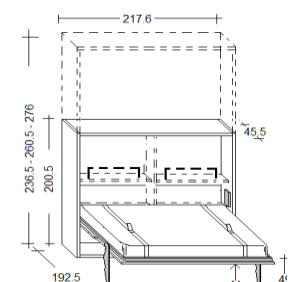

SPACE

Bed with HORIZONTAL opening.

OPTIONAL: Led lights - Mattress - Headboard - Electric opening - Desk

DEPTH 35 CM

TWIN SIZE (dimensions)
cm. 217,6x35x128,5h.

FRENCH SIZE (dimensions)
cm. 217,6x35x156,5h.

QUEEN SIZE (dimensions)
cm. 217,6x35x178,5h.

DEPTH 45,5 CM

TWIN SIZE (dimensions)
cm. 217,6x45,5x128,5h.

FRENCH SIZE (dimensions)
cm. 217,6x45,5x156,5h.

QUEEN SIZE (dimensions)
cm. 217,6x45,5x178,5h.

TECHNICAL INFORMATIONS

1 - Frame

Panel of wood agglomerate in conformity with CARB II, veneered with laminate, wood or lacquered colours.

2 - Frontals

Thickness mm.38 - Sides of the frame have adjustable feet.

3 - Back panel

Panel of wood agglomerate in conformity with CARB II, veneered with laminate, wood or lacquered colours. Thickness mm.22