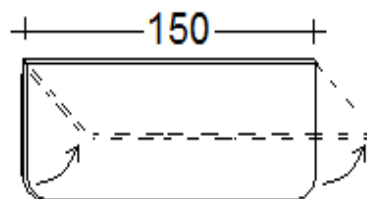

* made for all bed sizes

1 - Desk frame: made in metal oven painted in aluminum color. The special mechanism allows the folding desk opening and closing

2- Desk Top: Panel of wood agglomerate in conformity with CARB II, veneered with laminate, wood or lacquered colours. Thickness mm.22.