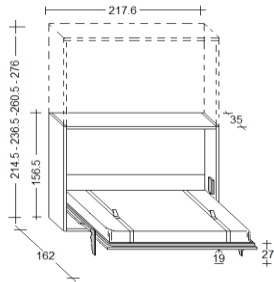

SPACE

Bed with HORIZONTAL opening.

OPTIONAL: Led lights - Mattress - Headboard - Electric opening - Desk

DEPTH 35 CM

TWIN SIZE (dimensions)
cm. 217,6x35x128,5h.

FRENCH SIZE (dimensions)
cm. 217,6x35x156,5h.

QUEEN SIZE (dimensions)
cm. 217,6x35x178,5h.

DEPTH 45,5 CM

TWIN SIZE (dimensions)
cm. 217,6x45,5x128,5h.

FRENCH SIZE (dimensions)
cm. 217,6x45,5x156,5h.

QUEEN SIZE (dimensions)
cm. 217,6x45,5x178,5h.

TECHNICAL INFORMATIONS

1 - Frame

Panel of wood agglomerate in conformity with CARB II, veneered with laminate, wood or lacquered colours.

2 - Frontals

Thickness mm.38 - Sides of the frame have adjustable feet.

3 - Back panel

Panel of wood agglomerate in conformity with CARB II, veneered with laminate, wood or lacquered colours. Thickness mm.22