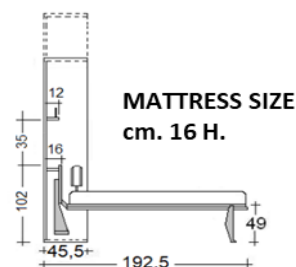

QUEEN SIZE (dimensions)
cm. 217,6x35x178,5h.

DEPTH 45,5 CM

TWIN SIZE (dimensions)
cm. 217,6x45,5x128,5h.

FRENCH SIZE (dimensions)
cm. 217,6x45,5x156,5h.

QUEEN SIZE (dimensions)
cm. 217,6x45,5x178,5h.

TECHNICAL INFORMATIONS

(*ONLY FOR DEPTH 45,5)

Mattress

Availability of any type. The recommended dimensions are cm.110/140/160x200x18h.

WARNING

**Before the bed opening is mandatory fix it to the wall with specific wall bolt.

The fixing at plasterboard wall cannot guarantee the safety.

**Assembly instructions are provided with the delivery.

SPACE - Electric version

DEPTH CM. 35

FRENCH SIZE (dimensions)

QUEEN SIZE (dimensions)

DEPTH CM. 45,5

FRENCH SIZE (dimensions)

QUEEN SIZE (dimensions)

With the electric opening it is NOT possible have the drawers under the bed.
Instead of the drawers there will be a fix band.

WARNING

* the electric version accept a mattress max 16 cm of height.

WING DESK