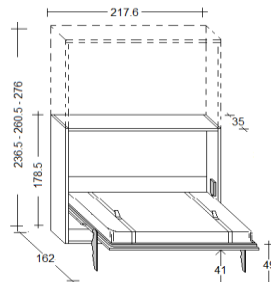

SPACE

Bed with HORIZONTAL opening.

OPTIONAL: Led lights - Mattress - Headboard - Electric opening - Desk

DEPTH 35 CM

TWIN SIZE (dimensions)
cm. 217,6x35x128,5h.

FRENCH SIZE (dimensions)
cm. 217,6x35x156,5h.

QUEEN SIZE (dimensions)
cm. 217,6x35x178,5h.

DEPTH 45,5 CM

TWIN SIZE (dimensions)
cm. 217,6x45,5x128,5h.

FRENCH SIZE (dimensions)
cm. 217,6x45,5x156,5h.

QUEEN SIZE (dimensions)
cm. 217,6x45,5x178,5h.

TECHNICAL INFORMATIONS

1 - Frame

Panel of wood agglomerate in conformity with CARB II, veneered with laminate, wood or lacquered colours.

2 - Frontals

Thickness mm.38 - Sides of the frame have adjustable feet.

3 - Back panel

Panel of wood agglomerate in conformity with CARB II, veneered with laminate, wood or lacquered colours. Thickness mm.22