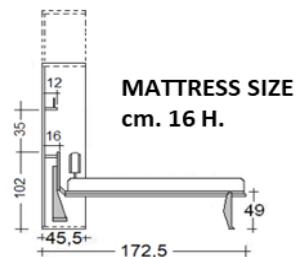

QUEEN SIZE (dimensions)
cm. 217,6x35x178,5h.

DEPTH 45,5 CM

TWIN SIZE (dimensions)
cm. 217,6x45,5x128,5h.

FRENCH SIZE (dimensions)
cm. 217,6x45,5x156,5h.

QUEEN SIZE (dimensions)
cm. 217,6x45,5x178,5h.

TECHNICAL INFORMATIONS

(*ONLY FOR DEPTH 45,5)

Mattress

Availability of any type. The recommended dimensions are cm.110/140/160x200x18h.

WARNING

**Before the bed opening is mandatory fix it to the wall with specific wall bolt.

The fixing at plasterboard wall cannot guarantee the safety.

**Assembly instructions are provided with the delivery.

SPACE - Electric version

DEPTH CM. 35

FRENCH SIZE (dimensions)

QUEEN SIZE (dimensions)

DEPTH CM. 45,5

FRENCH SIZE (dimensions)

QUEEN SIZE (dimensions)

With the electric opening it is NOT possible have the drawers under the bed.
Instead of the drawers there will be a fix band.

WARNING

* the electric version accept a mattress max 16 cm of height.

WING DESK