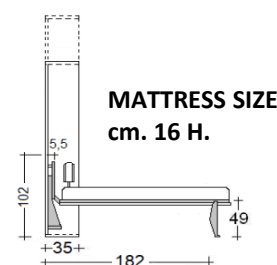

QUEEN SIZE (dimensions)
cm. 217,6x35x178,5h.

DEPTH 45,5 CM

TWIN SIZE (dimensions)
cm. 217,6x45,5x128,5h.

FRENCH SIZE (dimensions)
cm. 217,6x45,5x156,5h.

QUEEN SIZE (dimensions)
cm. 217,6x45,5x178,5h.

TECHNICAL INFORMATIONS

(*ONLY FOR DEPTH 45,5)

Mattress

Availability of any type. The recommended dimensions are cm.110/140/160x200x18h.

WARNING

**Before the bed opening is mandatory fix it to the wall with specific wall bolt.

The fixing at plasterboard wall cannot guarantee the safety.

**Assembly instructions are provided with the delivery.

SPACE - Electric version

DEPTH CM. 35

FRENCH SIZE (dimensions)

QUEEN SIZE (dimensions)

DEPTH CM. 45,5

FRENCH SIZE (dimensions)

QUEEN SIZE (dimensions)

With the electric opening it is NOT possible have the drawers under the bed.
Instead of the drawers there will be a fix band.

WARNING

* the electric version accept a mattress max 16 cm of height.

WING DESK