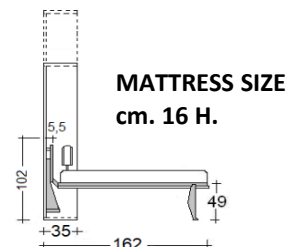

QUEEN SIZE (dimensions)
cm. 217,6x35x178,5h.

DEPTH 45,5 CM

TWIN SIZE (dimensions)
cm. 217,6x45,5x128,5h.

FRENCH SIZE (dimensions)
cm. 217,6x45,5x156,5h.

QUEEN SIZE (dimensions)
cm. 217,6x45,5x178,5h.

TECHNICAL INFORMATIONS

(*ONLY FOR DEPTH 45,5)

Mattress

Availability of any type. The recommended dimensions are cm.110/140/160x200x18h.

WARNING

**Before the bed opening is mandatory fix it to the wall with specific wall bolt.

The fixing at plasterboard wall cannot guarantee the safety.

**Assembly instructions are provided with the delivery.

SPACE - Electric version

DEPTH CM. 35

FRENCH SIZE (dimensions)

QUEEN SIZE (dimensions)

DEPTH CM. 45,5

FRENCH SIZE (dimensions)

QUEEN SIZE (dimensions)