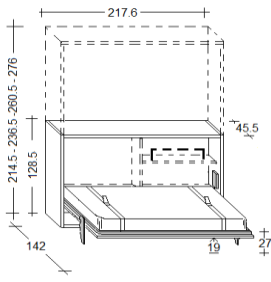

SPACE

Bed with HORIZONTAL opening.

OPTIONAL: Led lights - Mattress - Headboard - Electric opening - Desk

DEPTH 35 CM

TWIN SIZE (dimensions)
cm. 217,6x35x128,5h.

FRENCH SIZE (dimensions)
cm. 217,6x35x156,5h.

QUEEN SIZE (dimensions)
cm. 217,6x35x178,5h.

DEPTH 45,5 CM

TWIN SIZE (dimensions)
cm. 217,6x45,5x128,5h.

FRENCH SIZE (dimensions)
cm. 217,6x45,5x156,5h.

QUEEN SIZE (dimensions)
cm. 217,6x45,5x178,5h.

TECHNICAL INFORMATIONS

1 - Frame

Panel of wood agglomerate in conformity with CARB II, veneered with laminate, wood or lacquered colours.

2 - Frontals

Thickness mm.38 - Sides of the frame have adjustable feet.

3 - Back panel

Panel of wood agglomerate in conformity with CARB II, veneered with laminate, wood or lacquered colours. Thickness mm.22

(*ONLY FOR DEPTH 45,5)

Mattress

Availability of any type. The recommended dimensions are cm.110/140/160x200x18h.

WARNING

**Before the bed opening is mandatory fix it to the wall with specific wall bolt.

The fixing at plasterboard wall cannot guarantee the safety.