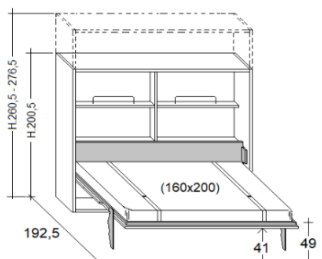

QUEEN SIZE (dimensions)
cm. 217,6x35x178,5h.

DEPTH 45,5 CM

TWIN SIZE (dimensions)
cm. 217,6x45,5x128,5h.

FRENCH SIZE (dimensions)
cm. 217,6x45,5x156,5h.

QUEEN SIZE (dimensions)
cm. 217,6x45,5x178,5h.

TECHNICAL INFORMATIONS

**Assembly instructions are provided with the delivery.

SPACE - Electric version

DEPTH CM. 35

FRENCH SIZE (dimensions)

QUEEN SIZE (dimensions)

DEPTH CM. 45,5

FRENCH SIZE (dimensions)

QUEEN SIZE (dimensions)

With the electric opening it is NOT possible have the drawers under the bed.
Instead of the drawers there will be a fix band.

WARNING

* the electric version accept a mattress max 16 cm of height.

WING DESK