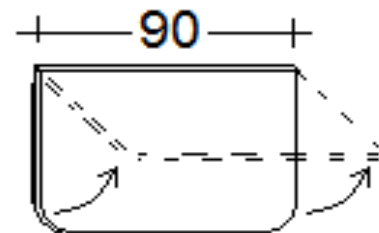

* made for all bed sizes