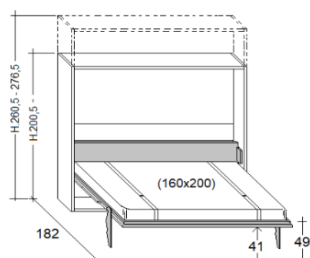

QUEEN SIZE (dimensions)
cm. 217,6x35x178,5h.

DEPTH 45,5 CM

TWIN SIZE (dimensions)
cm. 217,6x45,5x128,5h.

FRENCH SIZE (dimensions)
cm. 217,6x45,5x156,5h.

QUEEN SIZE (dimensions)
cm. 217,6x45,5x178,5h.

TECHNICAL INFORMATIONS

**Assembly instructions are provided with the delivery.

SPACE - Electric version

DEPTH CM. 35

FRENCH SIZE (dimensions)

QUEEN SIZE (dimensions)

DEPTH CM. 45,5

FRENCH SIZE (dimensions)

QUEEN SIZE (dimensions)

With the electric opening it is NOT possible have the drawers under the bed.
Instead of the drawers there will be a fix band.

WARNING

* the electric version accept a mattress max 16 cm of height.

WING DESK