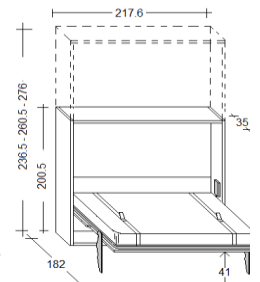

SPACE

Bed with HORIZONTAL opening.

OPTIONAL: Led lights - Mattress - Headboard - Electric opening - Desk

DEPTH 35 CM

TWIN SIZE (dimensions)
cm. 217,6x35x128,5h.

FRENCH SIZE (dimensions)
cm. 217,6x35x156,5h.

QUEEN SIZE (dimensions)
cm. 217,6x35x178,5h.

DEPTH 45,5 CM

TWIN SIZE (dimensions)
cm. 217,6x45,5x128,5h.

FRENCH SIZE (dimensions)
cm. 217,6x45,5x156,5h.

QUEEN SIZE (dimensions)
cm. 217,6x45,5x178,5h.

TECHNICAL INFORMATIONS

1 - Frame

Panel of wood agglomerate in conformity with CARB II, veneered with laminate, wood or lacquered colours.

2 - Frontals

Thickness mm.38 - Sides of the frame have adjustable feet.

3 - Back panel

Panel of wood agglomerate in conformity with CARB II, veneered with laminate, wood or lacquered colours. Thickness mm.22

(*ONLY FOR DEPTH 45,5)

Mattress

Availability of any type. The recommended dimensions are cm.110/140/160x200x18h.

WARNING

**Before the bed opening is mandatory fix it to the wall with specific wall bolt.

The fixing at plasterboard wall cannot guarantee the safety.