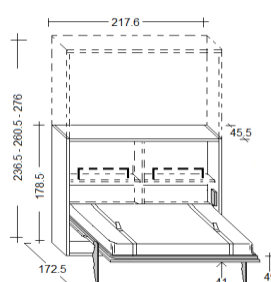

SPACE

Bed with HORIZONTAL opening.

OPTIONAL: Led lights - Mattress - Headboard - Electric opening - Desk

DEPTH 35 CM

TWIN SIZE (dimensions)
cm. 217,6x35x128,5h.

FRENCH SIZE (dimensions)
cm. 217,6x35x156,5h.

QUEEN SIZE (dimensions)
cm. 217,6x35x178,5h.

DEPTH 45,5 CM

TWIN SIZE (dimensions)
cm. 217,6x45,5x128,5h.

FRENCH SIZE (dimensions)
cm. 217,6x45,5x156,5h.

QUEEN SIZE (dimensions)
cm. 217,6x45,5x178,5h.

TECHNICAL INFORMATIONS

1 - Frame

Panel of wood agglomerate in conformity with CARB II, veneered with laminate, wood or lacquered colours.

2 - Frontals

Thickness mm.38 - Sides of the frame have adjustable feet.

3 - Back panel

Panel of wood agglomerate in conformity with CARB II, veneered with laminate, wood or lacquered colours. Thickness mm.22

(*ONLY FOR DEPTH 45,5)

Mattress

Availability of any type. The recommended dimensions are cm.110/140/160x200x18h.

WARNING

**Before the bed opening is mandatory fix it to the wall with specific wall bolt.

The fixing at plasterboard wall cannot guarantee the safety.