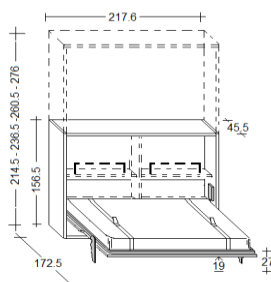

SPACE

Bed with HORIZONTAL opening.

OPTIONAL: Led lights - Mattress - Headboard - Electric opening - Desk

DEPTH 35 CM

TWIN SIZE (dimensions)
cm. 217,6x35x128,5h.

FRENCH SIZE (dimensions)
cm. 217,6x35x156,5h.

QUEEN SIZE (dimensions)
cm. 217,6x35x178,5h.

DEPTH 45,5 CM

TWIN SIZE (dimensions)
cm. 217,6x45,5x128,5h.

FRENCH SIZE (dimensions)
cm. 217,6x45,5x156,5h.

QUEEN SIZE (dimensions)
cm. 217,6x45,5x178,5h.

TECHNICAL INFORMATIONS

1 - Frame

Panel of wood agglomerate in conformity with CARB II, veneered with laminate, wood or lacquered colours.

2 - Frontals

Thickness mm.38 - Sides of the frame have adjustable feet.

3 - Back panel

Panel of wood agglomerate in conformity with CARB II, veneered with laminate, wood or lacquered colours. Thickness mm.22

(*ONLY FOR DEPTH 45,5)

Mattress

Availability of any type. The recommended dimensions are cm.110/140/160x200x18h.

WARNING

**Before the bed opening is mandatory fix it to the wall with specific wall bolt.

The fixing at plasterboard wall cannot guarantee the safety.