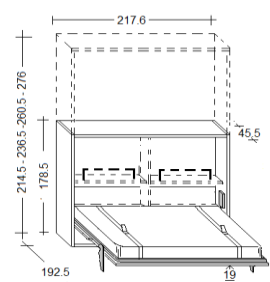

SPACE

Bed with HORIZONTAL opening.

OPTIONAL: Led lights - Mattress - Headboard - Electric opening - Desk

DEPTH 35 CM

TWIN SIZE (dimensions)
cm. 217,6x35x128,5h.

FRENCH SIZE (dimensions)
cm. 217,6x35x156,5h.

QUEEN SIZE (dimensions)
cm. 217,6x35x178,5h.

DEPTH 45,5 CM

TWIN SIZE (dimensions)
cm. 217,6x45,5x128,5h.

FRENCH SIZE (dimensions)
cm. 217,6x45,5x156,5h.

QUEEN SIZE (dimensions)
cm. 217,6x45,5x178,5h.

TECHNICAL INFORMATIONS

1 - Frame

Panel of wood agglomerate in conformity with CARB II, veneered with laminate, wood or lacquered colours.

2 - Frontals

Thickness mm.38 - Sides of the frame have adjustable feet.

3 - Back panel

Panel of wood agglomerate in conformity with CARB II, veneered with laminate, wood or lacquered colours. Thickness mm.22

(*ONLY FOR DEPTH 45,5)

Mattress

Availability of any type. The recommended dimensions are cm.110/140/160x200x18h.

WARNING

**Before the bed opening is mandatory fix it to the wall with specific wall bolt.

The fixing at plasterboard wall cannot guarantee the safety.