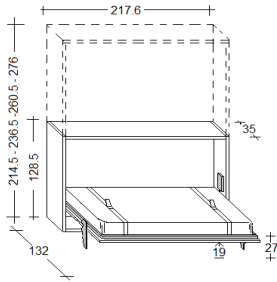

SPACE

Bed with HORIZONTAL opening.

OPTIONAL: Led lights - Mattress - Headboard - Electric opening - Desk

DEPTH 35 CM

TWIN SIZE (dimensions)
cm. 217,6x35x128,5h.

FRENCH SIZE (dimensions)
cm. 217,6x35x156,5h.

QUEEN SIZE (dimensions)
cm. 217,6x35x178,5h.

DEPTH 45,5 CM

TWIN SIZE (dimensions)
cm. 217,6x45,5x128,5h.

FRENCH SIZE (dimensions)
cm. 217,6x45,5x156,5h.

QUEEN SIZE (dimensions)
cm. 217,6x45,5x178,5h.

TECHNICAL INFORMATIONS

1 - Frame

Panel of wood agglomerate in conformity with CARB II, veneered with laminate, wood or lacquered colours.

2 - Frontals

Thickness mm.38 - Sides of the frame have adjustable feet.

3 - Back panel

Panel of wood agglomerate in conformity with CARB II, veneered with laminate, wood or lacquered colours. Thickness mm.22

**Assembly instructions are provided with the delivery.

SPACE - Electric version

DEPTH CM. 35

FRENCH SIZE (dimensions)

QUEEN SIZE (dimensions)

DEPTH CM. 45,5

FRENCH SIZE (dimensions)

QUEEN SIZE (dimensions)