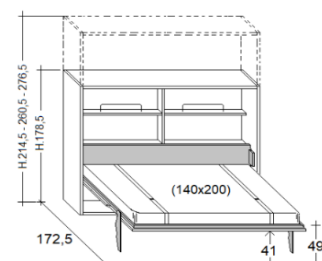

QUEEN SIZE (dimensions)
cm. 217,6x35x178,5h.

DEPTH 45,5 CM

TWIN SIZE (dimensions)
cm. 217,6x45,5x128,5h.

FRENCH SIZE (dimensions)
cm. 217,6x45,5x156,5h.

QUEEN SIZE (dimensions)
cm. 217,6x45,5x178,5h.

TECHNICAL INFORMATIONS

**Assembly instructions are provided with the delivery.

SPACE - Electric version

DEPTH CM. 35

FRENCH SIZE (dimensions)

QUEEN SIZE (dimensions)

DEPTH CM. 45,5

FRENCH SIZE (dimensions)

QUEEN SIZE (dimensions)

With the electric opening it is NOT possible have the drawers under the bed.
Instead of the drawers there will be a fix band.

WARNING

* the electric version accept a mattress max 16 cm of height.

WING DESK