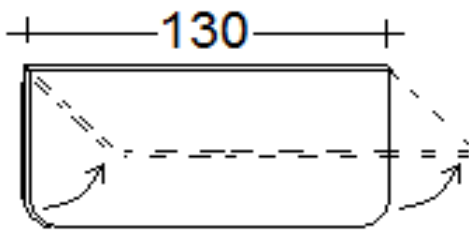

* made for all bed sizes