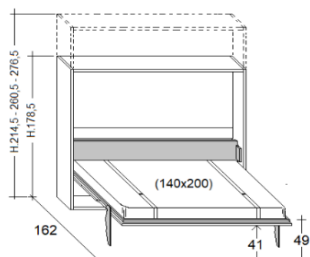

QUEEN SIZE (dimensions)
cm. 217,6x35x178,5h.

DEPTH 45,5 CM

TWIN SIZE (dimensions)
cm. 217,6x45,5x128,5h.

FRENCH SIZE (dimensions)
cm. 217,6x45,5x156,5h.

QUEEN SIZE (dimensions)
cm. 217,6x45,5x178,5h.

TECHNICAL INFORMATIONS

(*ONLY FOR DEPTH 45,5)

Mattress

Availability of any type. The recommended dimensions are cm.110/140/160x200x18h.

WARNING

**Before the bed opening is mandatory fix it to the wall with specific wall bolt.

The fixing at plasterboard wall cannot guarantee the safety.

**Assembly instructions are provided with the delivery.

SPACE - Electric version

DEPTH CM. 35

FRENCH SIZE (dimensions)

QUEEN SIZE (dimensions)

DEPTH CM. 45,5

FRENCH SIZE (dimensions)

QUEEN SIZE (dimensions)