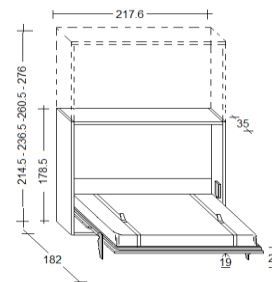

SPACE

Bed with HORIZONTAL opening.

OPTIONAL: Led lights - Mattress - Headboard - Electric opening - Desk

DEPTH 35 CM

TWIN SIZE (dimensions)
cm. 217,6x35x128,5h.

FRENCH SIZE (dimensions)
cm. 217,6x35x156,5h.

QUEEN SIZE (dimensions)
cm. 217,6x35x178,5h.

DEPTH 45,5 CM

TWIN SIZE (dimensions)
cm. 217,6x45,5x128,5h.

FRENCH SIZE (dimensions)
cm. 217,6x45,5x156,5h.

QUEEN SIZE (dimensions)
cm. 217,6x45,5x178,5h.

TECHNICAL INFORMATIONS

1 - Frame

Panel of wood agglomerate in conformity with CARB II, veneered with laminate, wood or lacquered colours.

2 - Frontals

Thickness mm.38 - Sides of the frame have adjustable feet.

3 - Back panel

Panel of wood agglomerate in conformity with CARB II, veneered with laminate, wood or lacquered colours. Thickness mm.22

(*ONLY FOR DEPTH 45,5)

Mattress

Availability of any type. The recommended dimensions are cm.110/140/160x200x18h.

WARNING

**Before the bed opening is mandatory fix it to the wall with specific wall bolt.

The fixing at plasterboard wall cannot guarantee the safety.