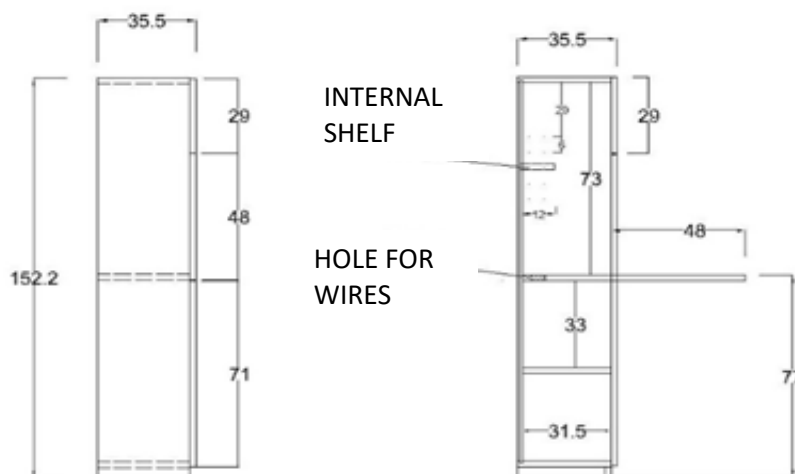

SMART OFFICE

OPTIONAL: Led lights - Internal shelves - hole for wires - Top

DEPTH 35 CM

DEPTH 45,5 CM

WARNING

**This product has to be fix to the wall before the use. Use specific bolt based on the wall.

The fixing at plasterboard wall cannot guarantee the safety.

**The installer has to check the installation and the wall fixing before leave the bed to the customer use.

We suggest also to check the fixing to the wall regularly.

**Assembly instructions are provided with the delivery.