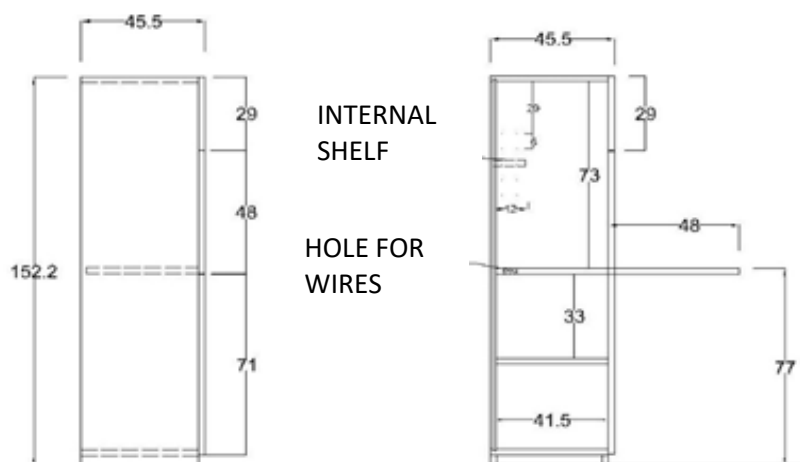

SMART OFFICE

OPTIONAL: Led lights - Internal shelves - hole for wires - Top

DEPTH 35 CM

DEPTH 45,5 CM

WARNING

**This product has to be fix to the wall before the use. Use specific bolt based on the wall.

The fixing at plasterboard wall cannot guarantee the safety.

**The installer has to check the installation and the wall fixing before leave the bed to the customer use.

We suggest also to check the fixing to the wall regularly.

**Assembly instructions are provided with the delivery.