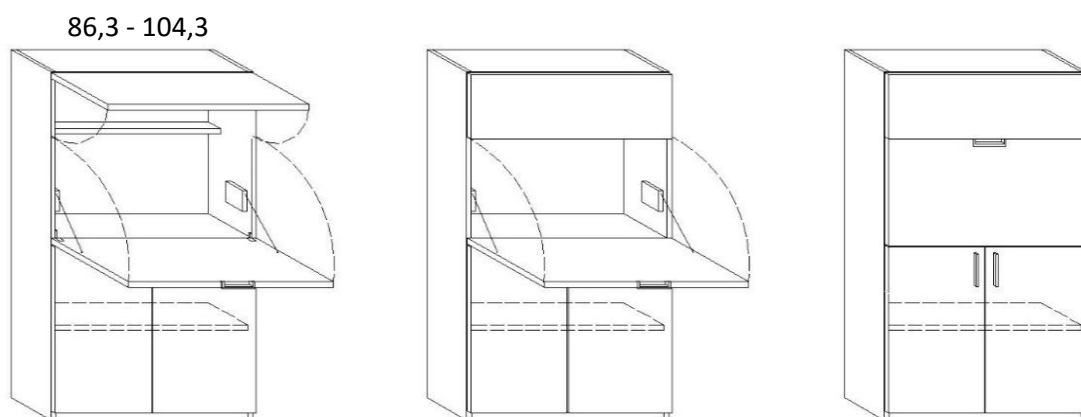

SMART OFFICE

OPTIONAL: Led lights - Internal shelves - hole for wires - Top

DEPTH 35 CM

DEPTH 45,5 CM

WARNING

**This product has to be fix to the wall before the use. Use specific bolt based on the wall.

The fixing at plasterboard wall cannot guarantee the safety.