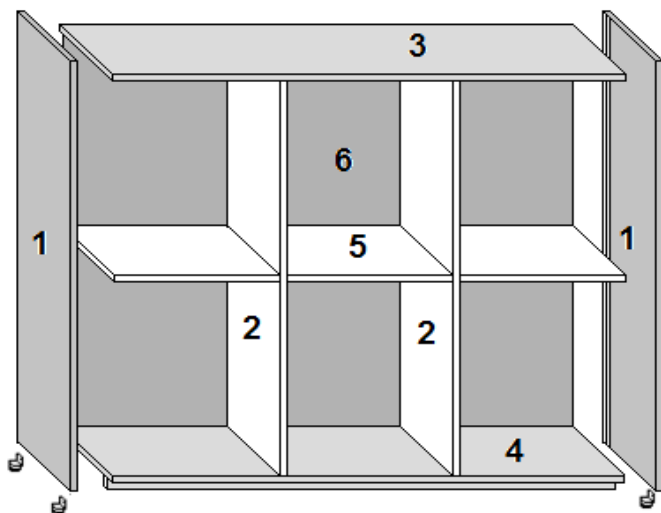

SLIDING WARDROBE

- 1 - Side Panel** Panel of wood agglomerate in conformity with CARB II, veneered with laminate, wood or lacquered colours. Thickness mm.30.
- 2 - Central side Panel** Panel of wood agglomerate in conformity with CARB II, veneered with laminate, wood or lacquered colours. Thickness mm.30.
- 3 - Top/basement Panel** Panel of wood agglomerate in conformity with CARB II, veneered with laminate, wood or lacquered colours. Thickness mm.30.
- 4 - Basement Panel** Panel of wood agglomerate in conformity with CARB II, veneered with laminate, wood or lacquered colours. Thickness mm.30.
- 5 - Internal shelves Panel** Panel of wood agglomerate in conformity with CARB II, veneered with laminate, wood or lacquered colours. Thickness mm.22.
- 6 - Back panel Panel** Panel of wood agglomerate in conformity with CARB II, veneered with laminate, wood or lacquered colours. Thickness mm.8.
- 6 - Doors Panel** Panel of wood agglomerate in conformity with CARB II, veneered with laminate, wood or lacquered colours. Thickness mm.30.

SIZE IN DEPTH

Depth cm 43

Depth cm 58

SIZE IN WIDTH

Width cm. 81,9

Width cm. 99,9