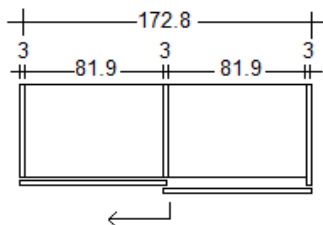

SLIDING WARDROBE

- 1 - Side Panel** Panel of wood agglomerate in conformity with CARB II, veneered with laminate, wood or lacquered colours. Thickness mm.30.
- 2 - Central side Panel** Panel of wood agglomerate in conformity with CARB II, veneered with laminate, wood or lacquered colours. Thickness mm.30.
- 3 - Top/basement Panel** Panel of wood agglomerate in conformity with CARB II, veneered with laminate, wood or lacquered colours. Thickness mm.30.
- 4 - Basement Panel** Panel of wood agglomerate in conformity with CARB II, veneered with laminate, wood or lacquered colours. Thickness mm.30.
- 5 - Internal shelves Panel** Panel of wood agglomerate in conformity with CARB II, veneered with laminate, wood or lacquered colours. Thickness mm.22.
- 6 - Back panel Panel** Panel of wood agglomerate in conformity with CARB II, veneered with laminate, wood or lacquered colours. Thickness mm.8.
- 6 - Doors Panel** Panel of wood agglomerate in conformity with CARB II, veneered with laminate, wood or lacquered colours. Thickness mm.30.

SIZE IN DEPTH

Depth cm 43

Depth cm 58

SIZE IN WIDTH

Width cm. 81,9

Width cm. 99,9