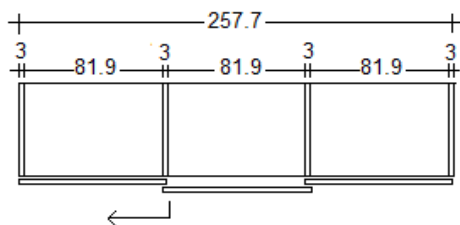

SLIDING WARDROBE

- 1 - Side Panel** Panel of wood agglomerate in conformity with CARB II, veneered with laminate, wood or lacquered colours. Thickness mm.30.
- 2 - Central side Panel** Panel of wood agglomerate in conformity with CARB II, veneered with laminate, wood or lacquered colours. Thickness mm.30.
- 3 - Top/basement Panel** Panel of wood agglomerate in conformity with CARB II, veneered with laminate, wood or lacquered colours. Thickness mm.30.
- 4 - Basement Panel** Panel of wood agglomerate in conformity with CARB II, veneered with laminate, wood or lacquered colours. Thickness mm.30.
- 5 - Internal shelves Panel** Panel of wood agglomerate in conformity with CARB II, veneered with laminate, wood or lacquered colours. Thickness mm.22.
- 6 - Back panel Panel** Panel of wood agglomerate in conformity with CARB II, veneered with laminate, wood or lacquered colours. Thickness mm.8.
- 6 - Doors Panel** Panel of wood agglomerate in conformity with CARB II, veneered with laminate, wood or lacquered colours. Thickness mm.30.

SIZE IN DEPTH

Depth cm 43

Depth cm 58

SIZE IN WIDTH

Width cm. 81,9

Width cm. 99,9